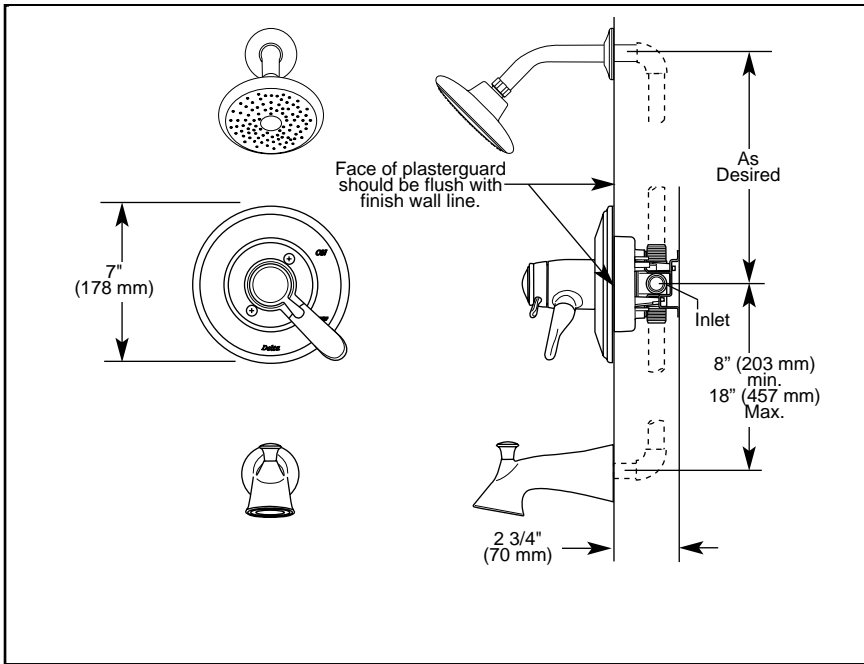

# Lahara™ Tub/Shower Trim Garniture pour Bain/Douche Lahara™

Adorno Lahara™ para Bañera/Ducha

Models/Modelos/Modèles T17T038, T17T238 & T17T438 Series/Series/Seria

Lahara™  
Tub/Shower

Refer to rough-in sections for additional information. / Refiérase a las secciones de las tuberías interna para información adicional. / Référez-vous aux sections brut pour plus d'information.

# TUB AND SHOWER JETTED SHOWER™ TRIM

- Lahara™ Bath Collection
- TempAssure® Thermostatic
- Valve Only (T17T038)
- Shower Only (T17T238)
- Tub/Shower (T17T438)

## STANDARD SPECIFICATIONS:

- TempAssure® 17T thermostatic valve cartridge.
- Thermostatic wax element maintains the outlet temperature to  $\pm 3.6^\circ\text{F}$ .
- Must also order R10000-UNBX rough valve body.
- Back to back installation capability.
- Lever volume control handle; temperature adjustment dial.
- Graphics indicate hot/cold temperature adjustment.
- Field adjustable to limit rotation into hot water zone.
- All parts are replaceable from the front of the valve.
- Adjusts for up to 1" wall thickness.