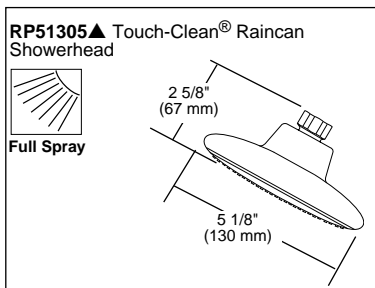

▲ Designate proper finish suffix