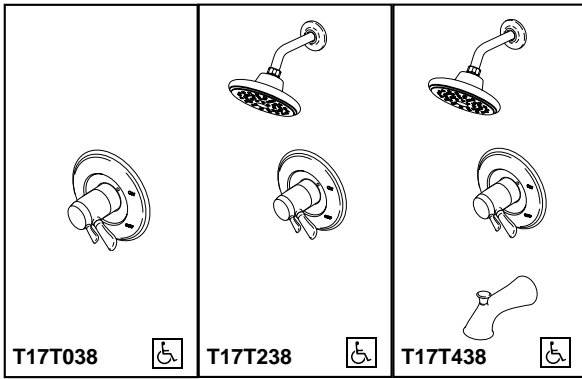

Submitted Model No.: _____

Specific Features: _____