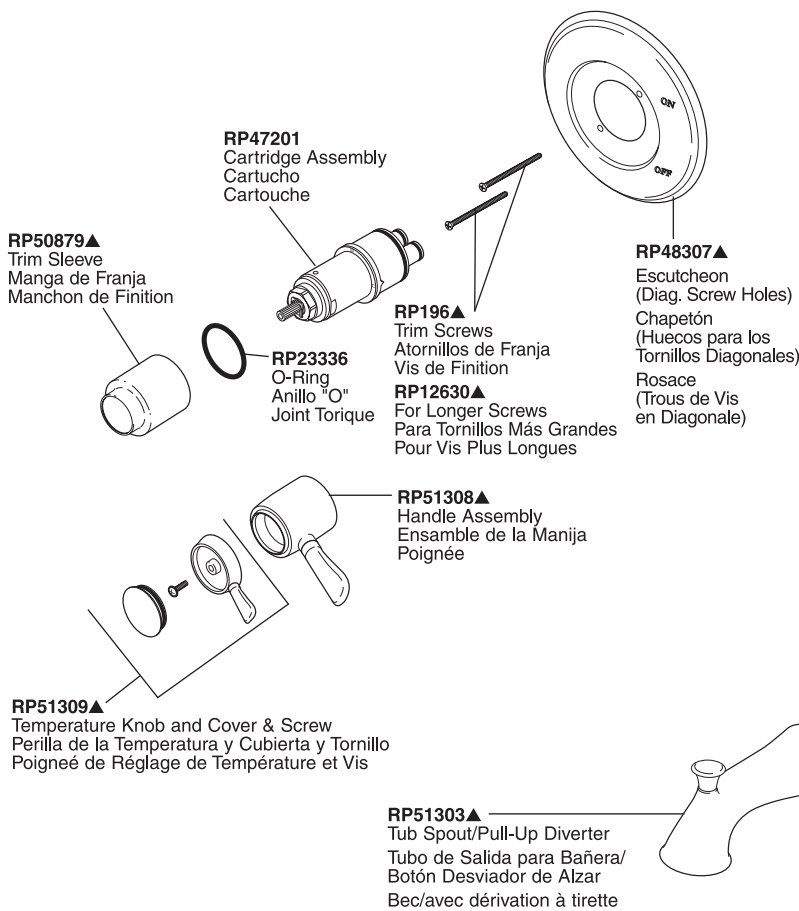

# Lahara™ Tub/Shower Trim Garniture pour Bain/Douche Lahara™

Adorno Lahara™ para Bañera/Ducha

Models/Modelos/Modèles T17T038, T17T238 & T17T438 Series/Series/Seria

Lahara™  
Tub/Shower

Refer to rough-in sections for additional information. / Refiérase a las secciones de las tuberías interna para información adicional. / Référez-vous aux sections brut pour plus d'information.

# TUB AND SHOWER JETTED SHOWER™ TRIM

- Lahara™ Bath Collection
- TempAssure® Thermostatic
- Valve Only (T17T038)
- Shower Only (T17T238)
- Tub/Shower (T17T438)

## STANDARD SPECIFICATIONS:

- TempAssure® 17T thermostatic valve cartridge.
- Thermostatic wax element maintains the outlet temperature to  $\pm 3.6^\circ\text{F}$ .
- Must also order R10000-UNBX rough valve body.
- Back to back installation capability.
- Lever volume control handle; temperature adjustment dial.
- Graphics indicate hot/cold temperature adjustment.
- Field adjustable to limit rotation into hot water zone.
- All parts are replaceable from the front of the valve.
- Adjusts for up to 1" wall thickness.