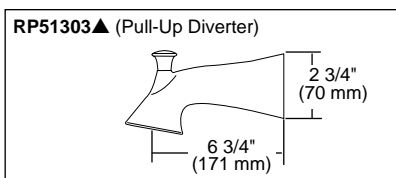

▲ Designate proper finish suffix