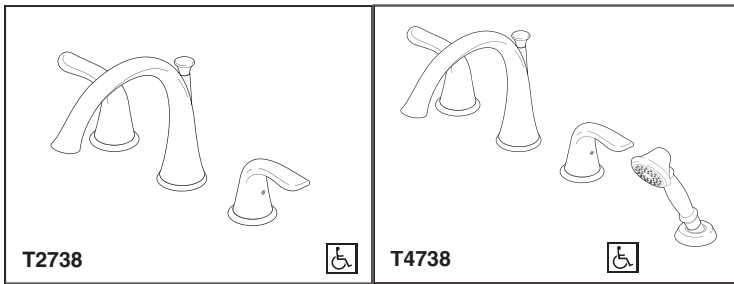

Lahara™ Roman Tub Trim Garniture de Bain Romain Lahara™

Adorno Lahara™ para Bañera Romana

Lahara™ Roman Tub

Models/Modelos/Modèles T4738 Series/Series/Seria

Refer to rough-in sections for additional information. / Refiérase a las secciones de las tuberías interna para información adicional. / Référez-vous aux sections brut pour plus d'information.

▲Specify finish / Especifica el Acabado / Précisez le fini

Submitted Model No.: _____
 Specific Features: _____

ROMAN TUB/WHIRLPOOL FAUCET TRIM

- Lahara™ Bath Collection
- Three Hole Installation (T2738 Series)
- Four Hole Installation (T4738 Series)
- Rough-In Kit Must Also be Ordered to Complete Installation (R4707 for four hole and R2707 for three hole)

STANDARD SPECIFICATIONS:

- Trim Only for two handle Roman Tub faucet for concealed mounting.
- 9 1/4" (235 mm) long, 8 7/8" (225 mm) high slip-on rigid spout.
- Temperature and volume controlled with handles.
- Rough-In kit must also be ordered to complete installation (R4707 for four hole and R2707 for three hole). There are separate specification sheets on each rough-in kit if more details are required.
- Handshower includes double check valves for backflow prevention (T4738).