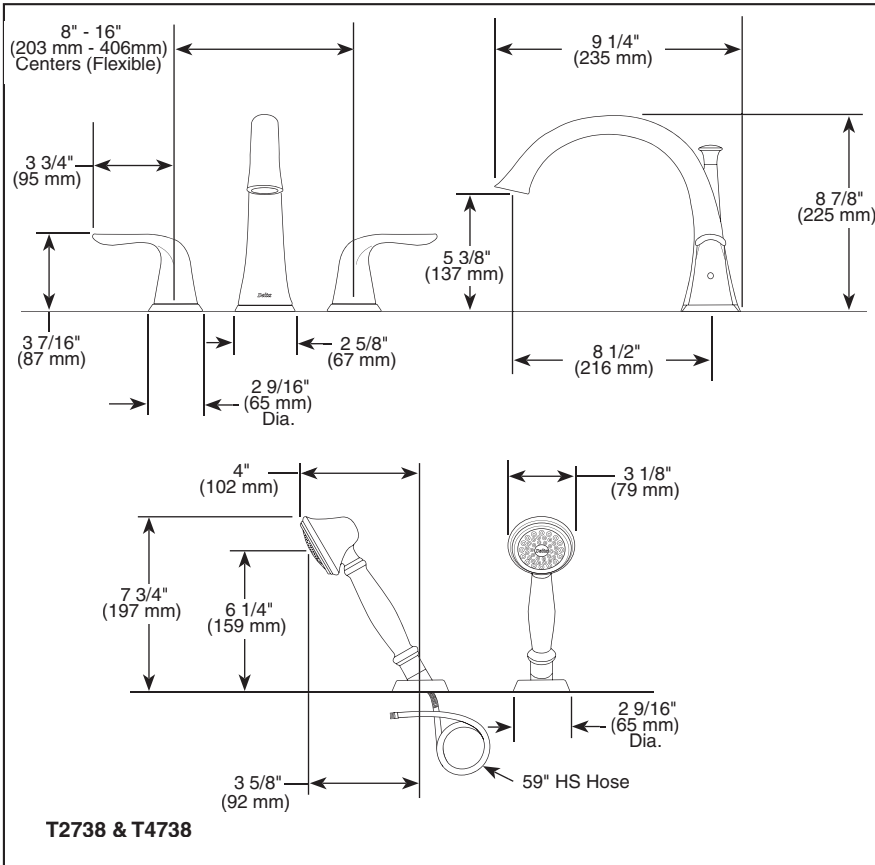

Lahara™ Roman Tub Trim Garniture de Bain Romain Lahara™

Adorno Lahara™ para Bañera Romana

Lahara™ Roman Tub

Models/Modelos/Modèles T4738 Series/Series/Seria

Refer to rough-in sections for additional information. / Refiérase a las secciones de las tuberías interna para información adicional. / Référez-vous aux sections brut pour plus d'information.

▲Specify finish / Especifica el Acabado / Précisez le fini

Submitted Model No.: _____
 Specific Features: _____

ROMAN TUB/WHIRLPOOL FAUCET TRIM

- Lahara™ Bath Collection
- Three Hole Installation (T2738 Series)
- Four Hole Installation (T4738 Series)
- Rough-In Kit Must Also be Ordered to Complete Installation (R4707 for four hole and R2707 for three hole)

STANDARD SPECIFICATIONS:

- Trim Only for two handle Roman Tub faucet for concealed mounting.
- 9 1/4" (235 mm) long, 8 7/8" (225 mm) high slip-on rigid spout.
- Temperature and volume controlled with handles.
- Rough-In kit must also be ordered to complete installation (R4707 for four hole and R2707 for three hole). There are separate specification sheets on each rough-in kit if more details are required.
- Handshower includes double check valves for backflow prevention (T4738).