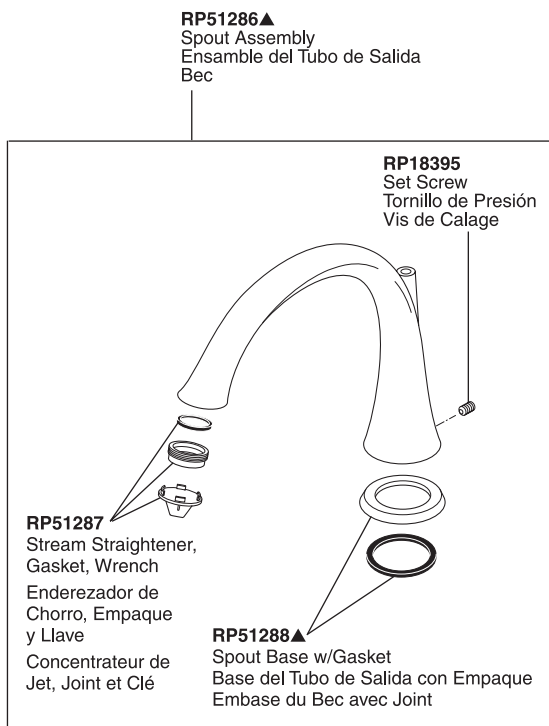

Lahara™ Roman Tub Trim Garniture de Bain Romain Lahara™

Adorno Lahara™ para Bañera Romana

Lahara™ Roman Tub

Models/Modelos/Modèles T4738 Series/Series/Seria

Refer to rough-in sections for additional information. / Refiérase a las secciones de las tuberías interna para información adicional. / Référez-vous aux sections brut pour plus d'information.

▲Specify finish / Especifica el Acabado / Précisez le fini

Submitted Model No.: _____
 Specific Features: _____

ROMAN TUB/WHIRLPOOL FAUCET TRIM

- Lahara™ Bath Collection
- Three Hole Installation (T2738 Series)
- Four Hole Installation (T4738 Series)
- Rough-In Kit Must Also be Ordered to Complete Installation (R4707 for four hole and R2707 for three hole)

STANDARD SPECIFICATIONS:

- Trim Only for two handle Roman Tub faucet for concealed mounting.
- 9 1/4" (235 mm) long, 8 7/8" (225 mm) high slip-on rigid spout.
- Temperature and volume controlled with handles.
- Rough-In kit must also be ordered to complete installation (R4707 for four hole and R2707 for three hole). There are separate specification sheets on each rough-in kit if more details are required.
- Handshower includes double check valves for backflow prevention (T4738).