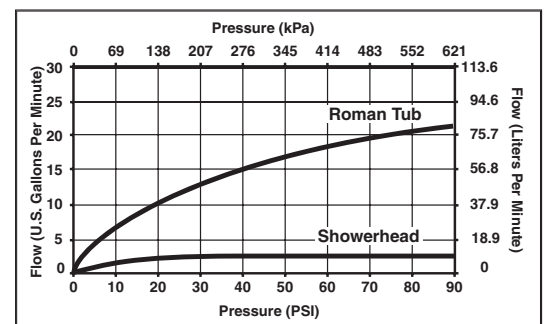

55 E. 111th Street, Indianapolis, IN 46280
395 Matheson Blvd. E., Mississauga, ON L4Z 2H2
© 2007 Masco Corporation of Indiana

Delta reserves the right (1) to make changes in specifications and materials, and (2) to change or discontinue models, both without notice or obligation. Dimensions are for reference only. See current full-line price book or www.specselectionline.com for finish options and product availability.

DSB-B-T2738 Rev. A