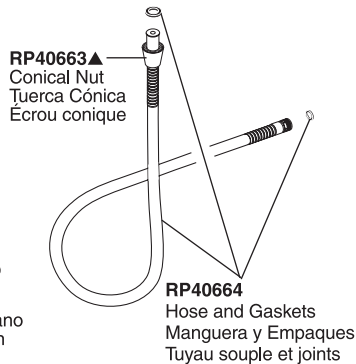

Lahara™ Roman Tub Trim Garniture de Bain Romain Lahara™

Adorno Lahara™ para Bañera Romana

Lahara™ Roman Tub

Models/Modelos/Modèles T4738 Series/Series/Seria

Refer to rough-in sections for additional information. / Refiérase a las secciones de las tuberías interna para información adicional. / Référez-vous aux sections brut pour plus d'information.

▲Specify finish / Especifica el Acabado / Précisez le fini

Submitted Model No.: _____
 Specific Features: _____

ROMAN TUB/WHIRLPOOL FAUCET TRIM

- Lahara™ Bath Collection
- Three Hole Installation (T2738 Series)
- Four Hole Installation (T4738 Series)
- Rough-In Kit Must Also be Ordered to Complete Installation (R4707 for four hole and R2707 for three hole)

STANDARD SPECIFICATIONS:

- Trim Only for two handle Roman Tub faucet for concealed mounting.
- 9 1/4" (235 mm) long, 8 7/8" (225 mm) high slip-on rigid spout.
- Temperature and volume controlled with handles.
- Rough-In kit must also be ordered to complete installation (R4707 for four hole and R2707 for three hole). There are separate specification sheets on each rough-in kit if more details are required.
- Handshower includes double check valves for backflow prevention (T4738).