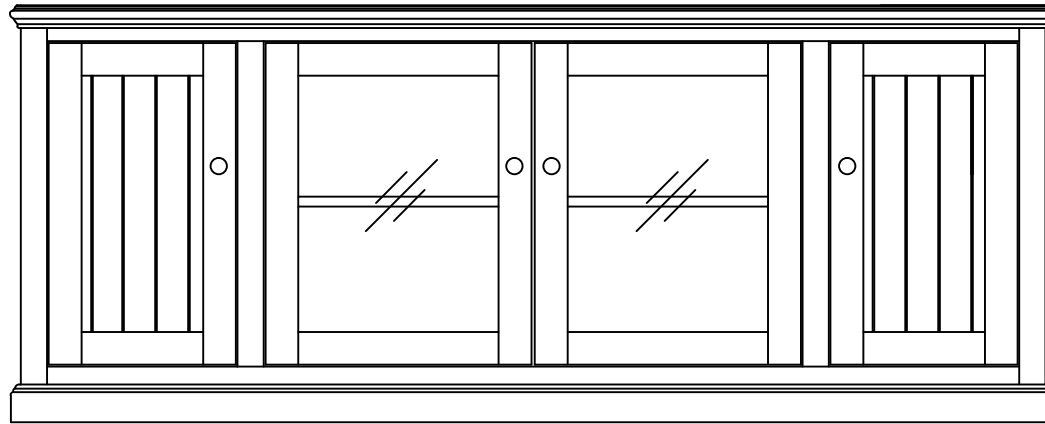

TOP

72516/75516

79 3/4 x 22 x 32

BACKPNL (1/8" LAN)  
 (1) 28 X 41 3/4 (W/HOLE)  
 (2) 28 X 18

FIXED SHELVES		
QTY	SIZE	MATL
2	19 3/8 X 17 7/8 MLD#82	1/2 BIRCH
1	20 X 77 3/8	1/2 BIRCH

ADJ SHELVES		
QTY	SIZE	MATL
1	19 X 40 3/4 W/EB	3/4 BIRCH