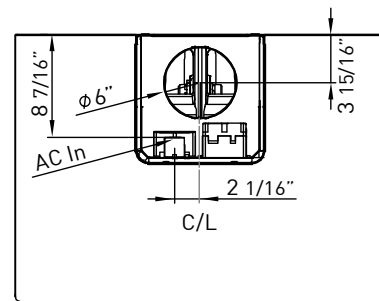

<b>SIZE</b>	
ZLU-E30AS	30"
ZLU-M90AS	36"
<b>PERFORMANCE</b>	
INTERNAL, MIN.-MAX. BLOWER CFM	200 - 600
INTERNAL, MIN.-MAX. SONES	1 - 6
<b>COLOR</b>	
STAINLESS STEEL	SS
<b>FEATURES</b>	
ACT™	Yes
CONTROLS	ICON Touch™
SPEED LEVELS	5*
5 MINUTE AUTO DELAY-OFF	Yes
LIGHTING	Bloom™ HD LED 6W x 2
DUAL LEVEL LIGHTING	Yes
LED ACCENT LIGHT	Yes; Cloud White, Deep Blue & Amber
FILTERS	Aluminum Mesh x 2
RECIRCULATING OPTION	Yes
EXTENSION DUCT COVER OPTION	Yes, Up to 12' Ceiling
<b>DUCT SPECIFICATIONS</b>	
VERTICAL - INTERNAL	6" Round
HORIZONTAL - INTERNAL	NA
<b>AC POWER</b>	
	120V, 60Hz at Max. 2.7A
<b>OPTIONAL ACCESSORIES</b>	
RECIRCULATING KIT	ZRC-00LU
EXTENSION DUCT COVER	Z1C-00LU
UNIVERSAL MAKE-UP AIR DAMPER	MUA006A
<b>MOUNTING HEIGHT**</b>	
	26" - 34"
<b>WARRANTY</b>	
	3 Years Parts, 1 Year Labor

Specifications subject to change, check zephyronline.com for up-to-date information.

BACK

SIDE

TOP

<b>CEILING HEIGHT</b>		8'	8.5'	9'	9.5'	10'	10.5'	11'	12'
<b>STANDARD DUCT COVER</b>	Ducted Mounting Height**	26"-33.5"	26"-34"	26"-34"	28"-34"	34"-34"	NA	NA	NA
	Recirc. Mounting Height**	26"-29"	26"-34"	26"-34"	28"-34"	34"-34"	NA	NA	NA
<b>EXTENSION DUCT COVER</b>	Ducted Mounting Height**	NA	NA	26"-30.5"	26" - 34"	26"-34"	26"-34"	26"-34"	28"-34"
	Recirc. Mounting Height**	NA	NA	26"-26.5"	26" - 32.5"	26" - 34"	26"-34"	26"-34"	28"-34"