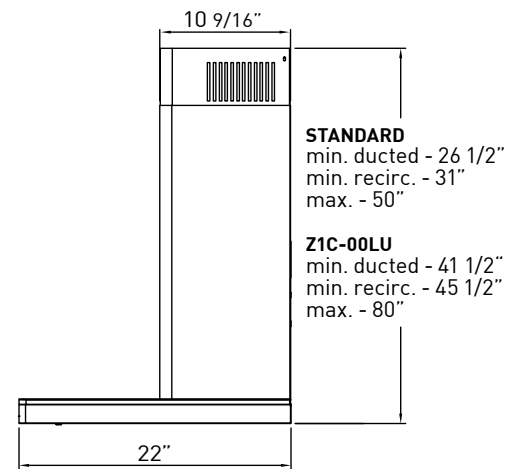

	INTERNAL BLOWER STANDARD	ACT™ INTERNAL BLOWER with AIRFLOW CONTROL TECHNOLOGY™	
Min.-Max. CFM	200 - 600	Min.-Max. CFM	200 - 390      200 - 290
Min.-Max. Sones	1 - 6	Min.-Max. Sones	1 - 4      1 - 3

*ACT™ is a feature built into specific Zephyr hoods allowing you to limit the maximum blower CFM to meet local code requirements.*

<b>SIZE</b>	
ZLU-E30AS	30"
ZLU-M90AS	36"
<b>PERFORMANCE</b>	
INTERNAL, MIN.-MAX. BLOWER CFM	200 - 600
INTERNAL, MIN.-MAX. SONES	1 - 6
<b>COLOR</b>	
STAINLESS STEEL	SS
<b>FEATURES</b>	
ACT™	Yes
CONTROLS	ICON Touch™
SPEED LEVELS	5*
5 MINUTE AUTO DELAY-OFF	Yes
LIGHTING	Bloom™ HD LED 6W x 2
DUAL LEVEL LIGHTING	Yes
LED ACCENT LIGHT	Yes; Cloud White, Deep Blue & Amber
FILTERS	Aluminum Mesh x 2
RECIRCULATING OPTION	Yes
EXTENSION DUCT COVER OPTION	Yes, Up to 12' Ceiling
<b>DUCT SPECIFICATIONS</b>	
VERTICAL - INTERNAL	6" Round
HORIZONTAL - INTERNAL	NA
<b>AC POWER</b>	
	120V, 60Hz at Max. 2.7A
<b>OPTIONAL ACCESSORIES</b>	
RECIRCULATING KIT	ZRC-00LU
EXTENSION DUCT COVER	Z1C-00LU
UNIVERSAL MAKE-UP AIR DAMPER	MUA006A
<b>MOUNTING HEIGHT**</b>	
	26" - 34"
<b>WARRANTY</b>	
	3 Years Parts, 1 Year Labor

Specifications subject to change, check zephyronline.com for up-to-date information.

BACK

SIDE

TOP

<b>CEILING HEIGHT</b>		8'	8.5'	9'	9.5'	10'	10.5'	11'	12'
<b>STANDARD DUCT COVER</b>	Ducted Mounting Height**	26"-33.5"	26"-34"	26"-34"	28"-34"	34"-34"	NA	NA	NA
	Recirc. Mounting Height**	26"-29"	26"-34"	26"-34"	28"-34"	34"-34"	NA	NA	NA
<b>EXTENSION DUCT COVER</b>	Ducted Mounting Height**	NA	NA	26"-30.5"	26" - 34"	26"-34"	26"-34"	26"-34"	28"-34"
	Recirc. Mounting Height**	NA	NA	26"-26.5"	26" - 32.5"	26" - 34"	26"-34"	26"-34"	28"-34"