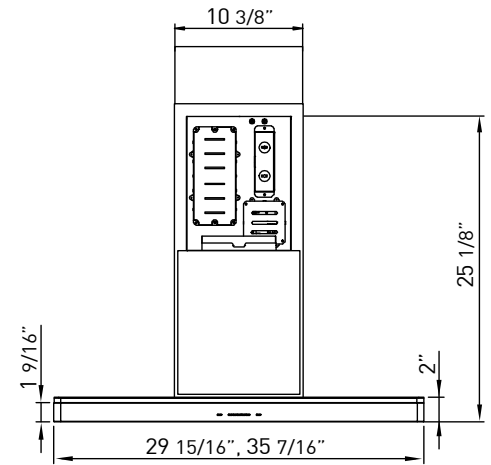

SIZE	
ZLU-E30AS	30"
ZLU-M90AS	36"
PERFORMANCE	
INTERNAL, MIN.-MAX. BLOWER CFM	200 - 600
INTERNAL, MIN.-MAX. SONES	1 - 6
COLOR	
STAINLESS STEEL	SS
FEATURES	
ACT™	Yes
CONTROLS	ICON Touch™
SPEED LEVELS	5*
5 MINUTE AUTO DELAY-OFF	Yes
LIGHTING	Bloom™ HD LED 6W x 2
DUAL LEVEL LIGHTING	Yes
LED ACCENT LIGHT	Yes; Cloud White, Deep Blue & Amber
FILTERS	Aluminum Mesh x 2
RECIRCULATING OPTION	Yes
EXTENSION DUCT COVER OPTION	Yes, Up to 12' Ceiling
DUCT SPECIFICATIONS	
VERTICAL - INTERNAL	6" Round
HORIZONTAL - INTERNAL	NA
AC POWER	
	120V, 60Hz at Max. 2.7A
OPTIONAL ACCESSORIES	
RECIRCULATING KIT	ZRC-00LU
EXTENSION DUCT COVER	Z1C-00LU
UNIVERSAL MAKE-UP AIR DAMPER	MUA006A
MOUNTING HEIGHT**	
	26" - 34"
WARRANTY	
	3 Years Parts, 1 Year Labor

Specifications subject to change, check zephyronline.com for up-to-date information.

BACK