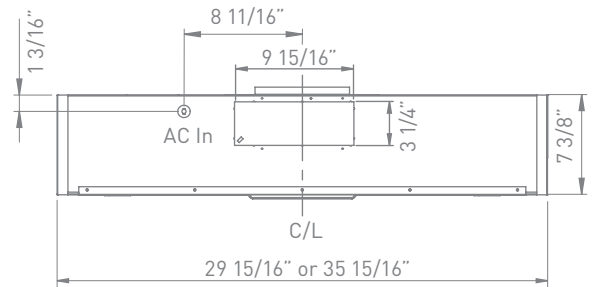

GUST UNDER-CABINET | EUROPA CLASSICS

SIZE	
AK7100AS / AK7100AS-BF	30"
AK7136AS / AK7136AS-BF	36"
AK7100AS290	30"
AK7136AS290	36"
PERFORMANCE	
INTERNAL, MIN.-MAX. BLOWER CFM	
AK7100AS / AK7136AS	210 - 400
AK7100AS-BF / AK7136AS-BF	210 - 400
AK7100AS290 / AK7136AS290	120 - 290
INTERNAL, MIN.-MAX. SONES	
AK7100AS / AK7136AS	2 - 5
AK7100AS-BF / AK7136AS-BF	2 - 5
AK7100AS290 / AK7136AS290	1.1 - 3.2
COLOR	
STAINLESS STEEL	SS
FEATURES	
CONTROLS	Mechanical Slide
SPEED LEVELS	3
AUTO DELAY-OFF	No
LIGHTING	Halogen, 50W x2
DUAL LEVEL LIGHTING	Yes
FILTERS	
AK7100AS / AK7136AS	Aluminum Mesh
AK7100AS-BF / AK7136AS-BF	Baffle
AK7100AS290 / AK7136AS290	Aluminum Mesh
RECIRCULATING OPTION	Yes
EXTENSION DUCT COVER OPTION	NA
DUCT SPECIFICATIONS	
VERTICAL - INTERNAL	7" or 3 1/4" x 10"
HORIZONTAL - INTERNAL	3 1/4" x 10"
AC INPUT	120V - 60Hz
AC POWER	
AK7100AS / AK7136AS	Max. 207W at 1.7A
AK7100AS-BF / AK7136AS-BF	Max. 207W at 1.7A
AK7100AS290 / AK7136AS290	Max. 186W at 1.55A
OPTIONAL ACCESSORIES	
RECIRCULATING KIT	ZRC-0200
MOUNTING HEIGHT*	
	24" - 32"

TOP

SIDE

BACK

*Mounting height refers to distance between top of cooking surface and bottom of hood.