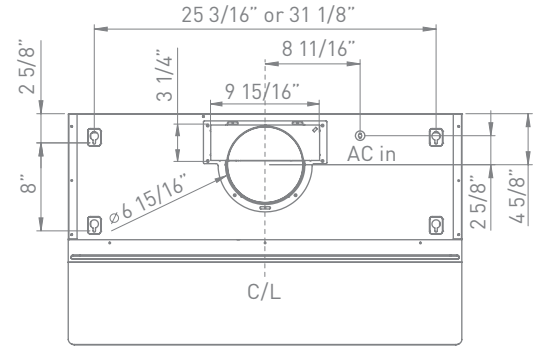

- Optional recirculating kit
- Available with 290-CFM motor
- Optional baffle filters available

MODEL	SIZE	INTERNAL BLOWER		IN-LINE/EXTERNAL	
		Min.-Max. CFM	Min.-Max. Sones	Min.-Max. CFM	Min.-Max. Sones
AK7100AS / AK7100AS-BF	30"	210 - 400	2 - 5	NA	NA
AK7136AS / AK7136AS-BF	36"	210 - 400	2 - 5	NA	NA
AK7100AS290	30"	120 - 290	1.1 - 3.2	NA	NA
AK7136AS290	36"	120 - 290	1.1 - 3.2	NA	NA

GUST UNDER-CABINET | EUROPA CLASSICS

SIZE	
AK7100AS / AK7100AS-BF	30"
AK7136AS / AK7136AS-BF	36"
AK7100AS290	30"
AK7136AS290	36"
PERFORMANCE	
INTERNAL, MIN.-MAX. BLOWER CFM	
AK7100AS / AK7136AS	210 - 400
AK7100AS-BF / AK7136AS-BF	210 - 400
AK7100AS290 / AK7136AS290	120 - 290
INTERNAL, MIN.-MAX. SONES	
AK7100AS / AK7136AS	2 - 5
AK7100AS-BF / AK7136AS-BF	2 - 5
AK7100AS290 / AK7136AS290	1.1 - 3.2
COLOR	
STAINLESS STEEL	SS
FEATURES	
CONTROLS	Mechanical Slide
SPEED LEVELS	3
AUTO DELAY-OFF	No
LIGHTING	Halogen, 50W x2
DUAL LEVEL LIGHTING	Yes
FILTERS	
AK7100AS / AK7136AS	Aluminum Mesh
AK7100AS-BF / AK7136AS-BF	Baffle
AK7100AS290 / AK7136AS290	Aluminum Mesh
RECIRCULATING OPTION	Yes
EXTENSION DUCT COVER OPTION	NA
DUCT SPECIFICATIONS	
VERTICAL - INTERNAL	7" or 3 1/4" x 10"
HORIZONTAL - INTERNAL	3 1/4" x 10"
AC INPUT	120V - 60Hz
AC POWER	
AK7100AS / AK7136AS	Max. 207W at 1.7A
AK7100AS-BF / AK7136AS-BF	Max. 207W at 1.7A
AK7100AS290 / AK7136AS290	Max. 186W at 1.55A
OPTIONAL ACCESSORIES	
RECIRCULATING KIT	ZRC-0200
MOUNTING HEIGHT*	
	24" - 32"

TOP

SIDE

BACK

*Mounting height refers to distance between top of cooking surface and bottom of hood.