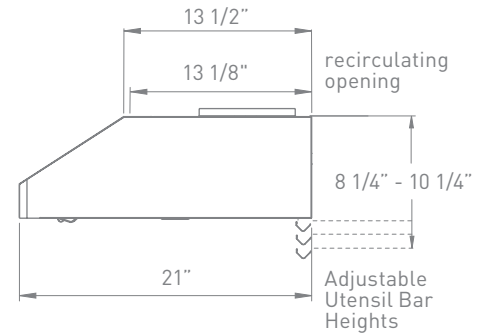

- Optional recirculating kit
- Available with 290-CFM motor
- Optional baffle filters available

MODEL	SIZE	INTERNAL BLOWER		IN-LINE/EXTERNAL	
		Min.-Max. CFM	Min.-Max. Sones	Min.-Max. CFM	Min.-Max. Sones
AK7100AS / AK7100AS-BF	30"	210 - 400	2 - 5	NA	NA
AK7136AS / AK7136AS-BF	36"	210 - 400	2 - 5	NA	NA
AK7100AS290	30"	120 - 290	1.1 - 3.2	NA	NA
AK7136AS290	36"	120 - 290	1.1 - 3.2	NA	NA

GUST UNDER-CABINET | EUROPA CLASSICS

SIZE	
AK7100AS / AK7100AS-BF	30"
AK7136AS / AK7136AS-BF	36"
AK7100AS290	30"
AK7136AS290	36"
PERFORMANCE	
INTERNAL, MIN.-MAX. BLOWER CFM	
AK7100AS / AK7136AS	210 - 400
AK7100AS-BF / AK7136AS-BF	210 - 400
AK7100AS290 / AK7136AS290	120 - 290
INTERNAL, MIN.-MAX. SONES	
AK7100AS / AK7136AS	2 - 5
AK7100AS-BF / AK7136AS-BF	2 - 5
AK7100AS290 / AK7136AS290	1.1 - 3.2
COLOR	
STAINLESS STEEL	SS
FEATURES	
CONTROLS	Mechanical Slide
SPEED LEVELS	3
AUTO DELAY-OFF	No
LIGHTING	Halogen, 50W x2
DUAL LEVEL LIGHTING	Yes
FILTERS	
AK7100AS / AK7136AS	Aluminum Mesh
AK7100AS-BF / AK7136AS-BF	Baffle
AK7100AS290 / AK7136AS290	Aluminum Mesh
RECIRCULATING OPTION	Yes
EXTENSION DUCT COVER OPTION	NA
DUCT SPECIFICATIONS	
VERTICAL - INTERNAL	7" or 3 1/4" x 10"
HORIZONTAL - INTERNAL	3 1/4" x 10"
AC INPUT	120V - 60Hz
AC POWER	
AK7100AS / AK7136AS	Max. 207W at 1.7A
AK7100AS-BF / AK7136AS-BF	Max. 207W at 1.7A
AK7100AS290 / AK7136AS290	Max. 186W at 1.55A
OPTIONAL ACCESSORIES	
RECIRCULATING KIT	ZRC-0200
MOUNTING HEIGHT*	
	24" - 32"

TOP

SIDE

BACK

*Mounting height refers to distance between top of cooking surface and bottom of hood.