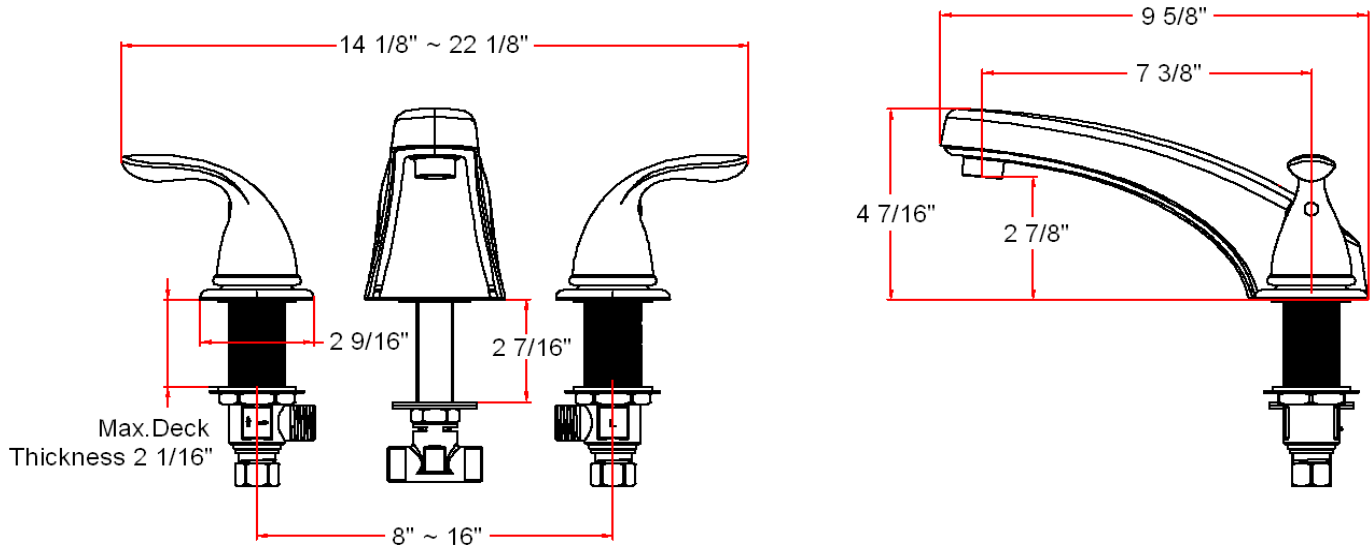

## Specifications

<b>Flow Rate (GPM)</b>	7.2 GPM @ 20 psi
<b>Material Content</b>	Zinc body with zinc handle
<b>Spout dimensions</b>	7-3/8"
<b>Cartridge</b>	Ceramic disk
<b>Hand held sprayer</b>	Not included
<b>Lever handle operation</b>	1/4 quarter turn stop

## Dimensions

## Order Codes & Finishes/Colors

<b>Polished Chrome (US26)</b>	525014	
<b>Satin Nickel (US15)</b>	525022	
<b>Oil Rubbed Bronze (US10B)</b>	525030	

**Type:**

**Job:**

**Order Code:**

**Approvals:**

Design House reserves the right to make changes in materials, specifications & models at any time. Design House also reserves the right to discontinue product without notice or obligation.