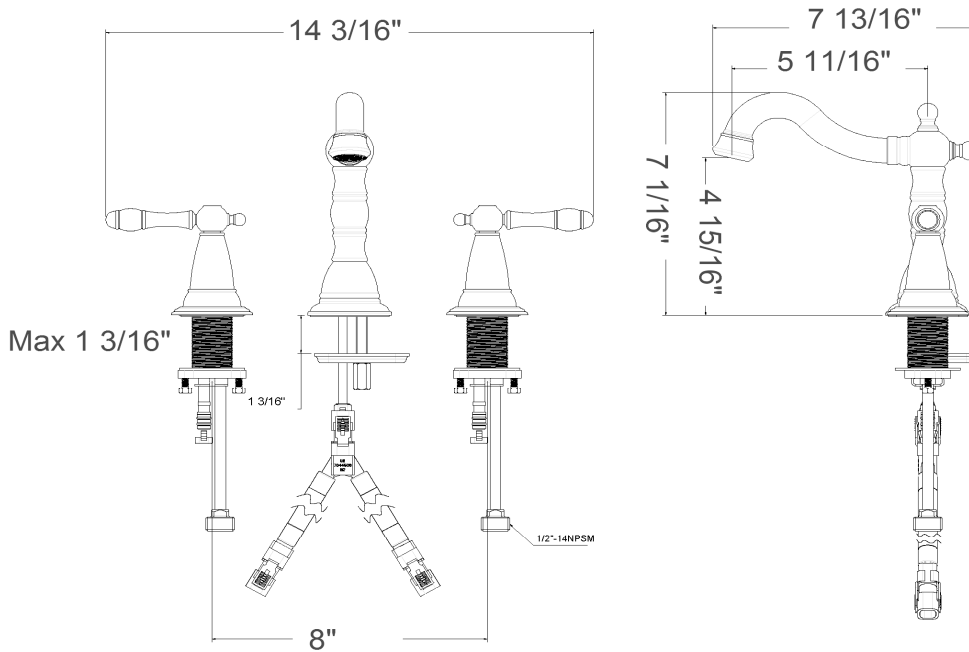

Dimensions

Warranty & Compliances

Warranty	Lifetime Limited Warranty, Lifetime Limited Finish Warranty
IAPMO/UPC	CUPC compliant
ASME	ASME A112.18.1/ CSA B125.1
NSF/ANSI	NSF/ANSI 61
Lead Free	Compliance with Section 116875 of the California Health & Safety Code.
WaterSense®	Compliance with EPA WaterSense® High Efficiency Lavatory Faucet Specification .
ADA	Compliant

Order Codes & Finishes/Colors

Oil Rubbed Bronze (US10B)	523324	
Satin Nickel (US15)	523316	

Type:
Job:
Order Code:
Approvals:

Design House reserves the right to make changes in materials, specifications & models at any time. Design House also reserves the right to discontinue product without notice or obligation.