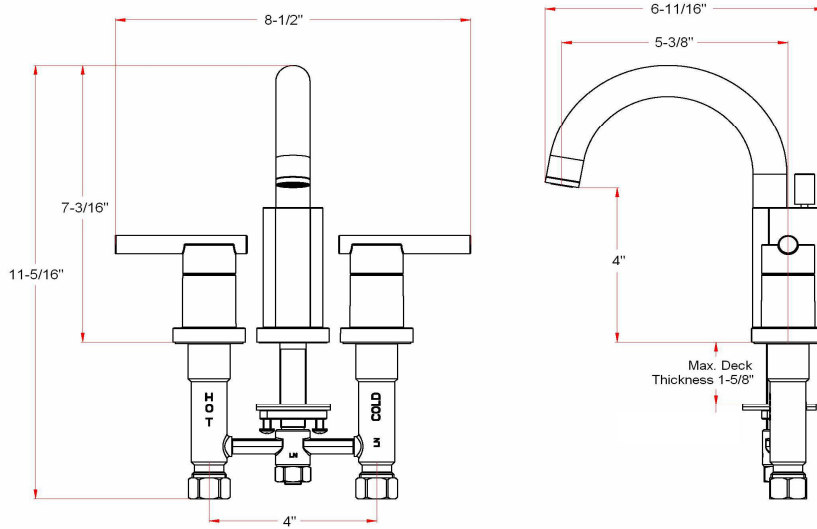

Dimensions

Warranty & Compliances

Warranty	Lifetime Limited Warranty
IAPMO/UPC	UPC & cUPC Compliant
ASME	ASME A112.18.1-05
ANSI	Compliant
ADA	Compliant
NSF	Compliant
AB1953	Compliant

Order Codes & Finishes/Colors

Satin Nickel (US15)	525758	
Polished Chrome (US26)	525766	

Type:

Job:

Order Code:

Approvals:

Design House reserves the right to make changes in materials, specifications & models at any time. Design House also reserves the right to discontinue product without notice or obligation.