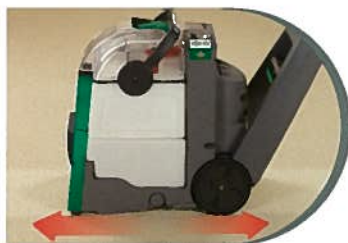

Bissell®

WE MEAN CLEAN

BIG GREEN[™] deep cleaning machine[™]

PROFESSIONAL GRADE CARPET CLEANER

Cleans Better

Outcleans the leading rental carpet cleaner*. Rotating DirtLifter® Power Brushes provide more dirt removing power.

Easy to Use

Flow Indicator monitors water and solution levels and let's you know when it's time to check the tanks. **Large Capacity** clean and dirty water tanks are removable, making filling and emptying the tanks fast and easy.

Select the height that is comfortable.

Large Capacity Dirty Water Tank

Removes for easy emptying.

Hose Connection

Flow Indicator

Monitors water and solution levels and lets you know when it's time to check the tank.

Easy Clean Brush Roll

Large Capacity Clean Water Tank

Removes for easy filling.

Powerful Edge to Edge Suction

Dry Aire™

Applies heat directly to the floor.

Printed on FSC Certified Paper.

PRODUCT SPECIFICATIONS