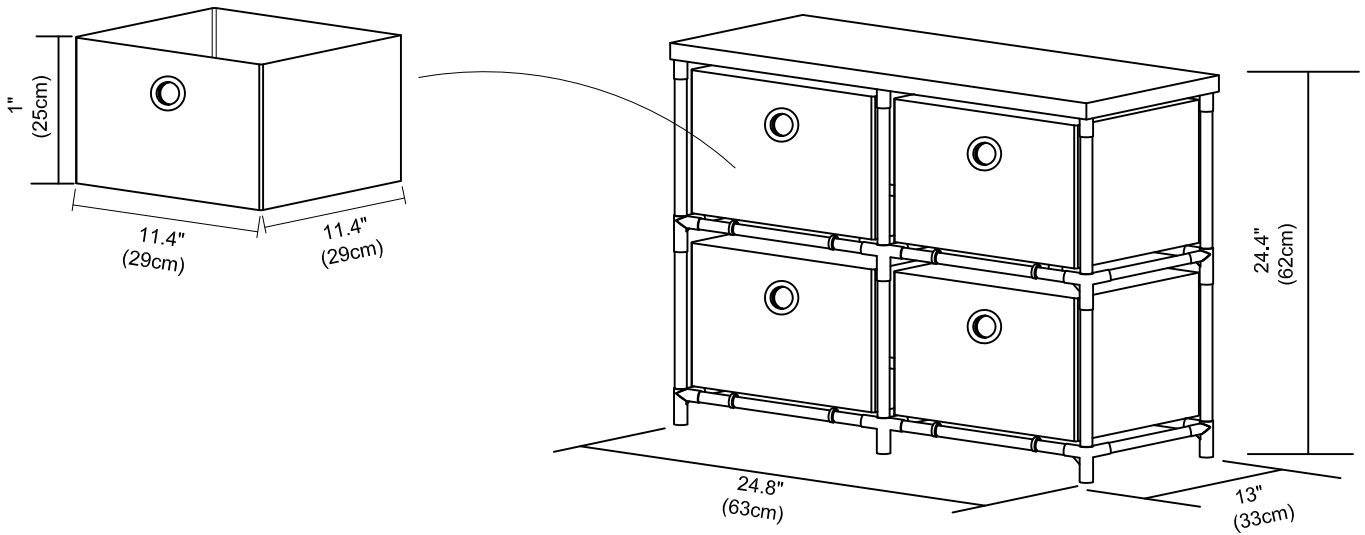

4 Bin Storage Unit- flowers

Model Number: 5816196

Finish: Pink

OVERALL PRODUCT SIZE(in inches)

4 Bin Storage Unit- flowers: 24.8" (W)* 13" (D)* 24.4" (H)

MAXIMUM WEIGHT CAPACITIES