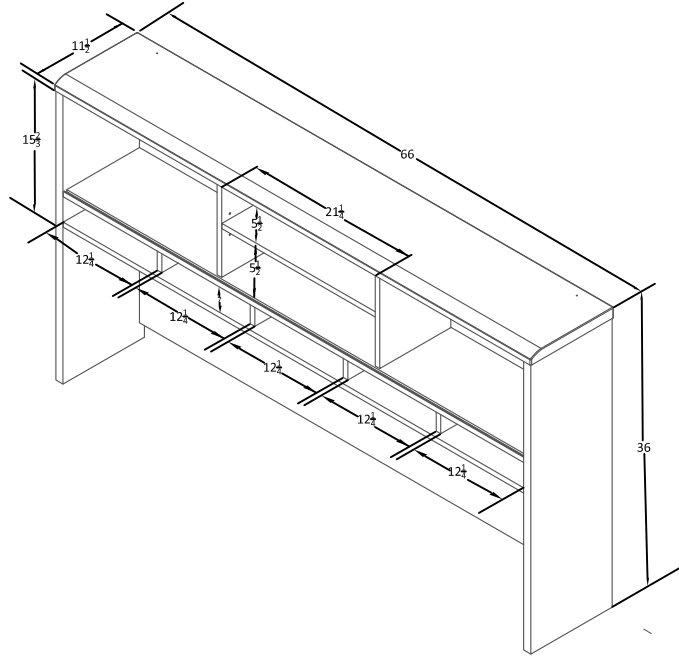

**Hutch**  
Model Number:9909096  
Finish: Natural and Grey

OVERALL PRODUCT SIZE(in inches)

Cabinet: 66" (W)\* 11½" (D)\* 36" (H)

MAXIMUM WEIGHT CAPACITIES