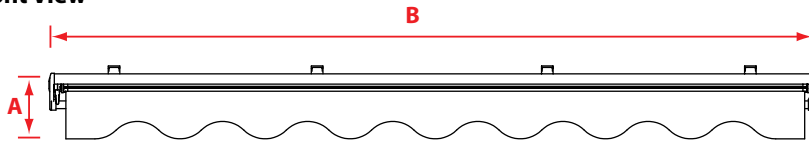

# C SERIES Dimensions Table

Style	Size (ft)	Actual Product Weight (lbs)	A (in)		B (in)		C (in)		D (in)	
			Height : Top to Bottom	Width: Side to Side	Min Depth : Front to Back	Max Depth : Front to Back	E1 (in)	E2 (in)	D1 (in)	D2 (in)
Manual	8 x 6.5	58.4	9.8	98	7.7	79	3.3	3.3	6.5	7.9
	10 x 8	68.3	9.8	118	7.7	98	3.9	3.9	7.1	8.5
	12 x 10	82.7	9.8	144	7.7	118	5.3	5.3	8.5	9.8
	13 x 10	87.1	9.8	157	7.7	118	11.8	11.8	15.2	16.5
	16 x 10	103.6	9.8	197	7.7	118	23.8	23.8	27.0	28.3
Electric	8 x 6.5	66.1	9.8	98	7.7	79	3.3	3.3	6.5	7.9
	10 x 8	76.1	9.8	118	7.7	98	3.9	3.9	7.1	8.5
	12 x 10	90.4	9.8	144	7.7	118	5.3	5.3	9.1	9.4
	13 x 10	94.8	9.8	157	7.7	118	11.8	11.8	14.6	16.7
	16 x 10	114.6	9.8	197	7.7	118	23.8	23.8	26.6	28.7

The listed measurements are for general reference only. Please always consult a professional installer for advice on proper hardware and installation. Note: Data Error ±10~20%.

**Front View**

**Side View**

**C series  
Dual-use Bracket**