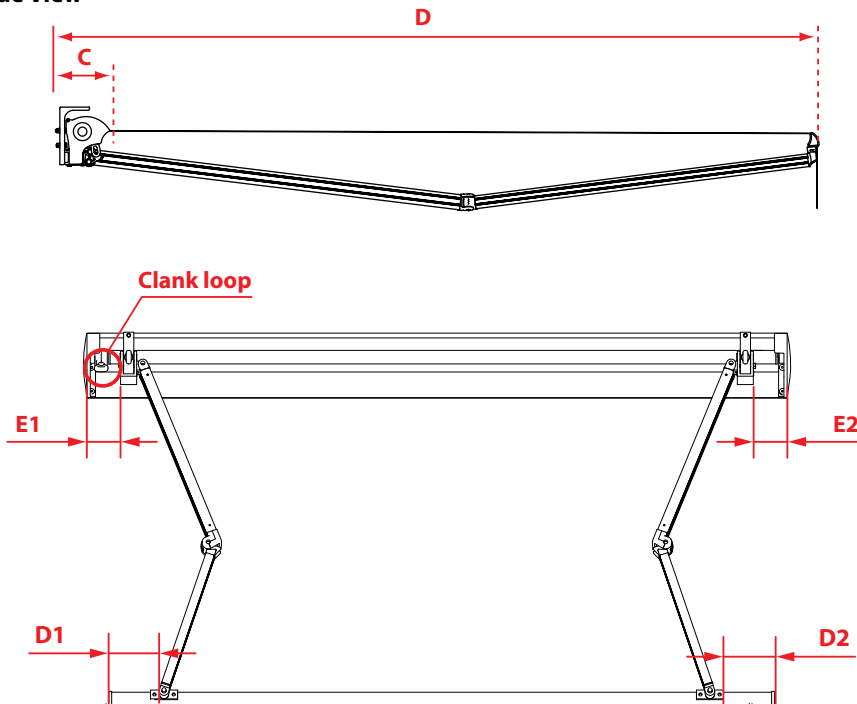

# C SERIES Dimensions Table

Style	Size (ft)	Actual Product Weight (lbs)	A (in)		B (in)		C (in)		D (in)	
			Height : Top to Bottom	Width: Side to Side	Min Depth : Front to Back	Max Depth : Front to Back	E1 (in)	E2 (in)	D1 (in)	D2 (in)
Manual	8 x 6.5	58.4	9.8	98	7.7	79	3.3	3.3	6.5	7.9
	10 x 8	68.3	9.8	118	7.7	98	3.9	3.9	7.1	8.5
	12 x 10	82.7	9.8	144	7.7	118	5.3	5.3	8.5	9.8
	13 x 10	87.1	9.8	157	7.7	118	11.8	11.8	15.2	16.5
	16 x 10	103.6	9.8	197	7.7	118	23.8	23.8	27.0	28.3
Electric	8 x 6.5	66.1	9.8	98	7.7	79	3.3	3.3	6.5	7.9
	10 x 8	76.1	9.8	118	7.7	98	3.9	3.9	7.1	8.5
	12 x 10	90.4	9.8	144	7.7	118	5.3	5.3	9.1	9.4
	13 x 10	94.8	9.8	157	7.7	118	11.8	11.8	14.6	16.7
	16 x 10	114.6	9.8	197	7.7	118	23.8	23.8	26.6	28.7

The listed measurements are for general reference only. Please always consult a professional installer for advice on proper hardware and installation. Note: Data Error ±10~20%.

**Front View**

**Side View**

**C series  
Dual-use Bracket**