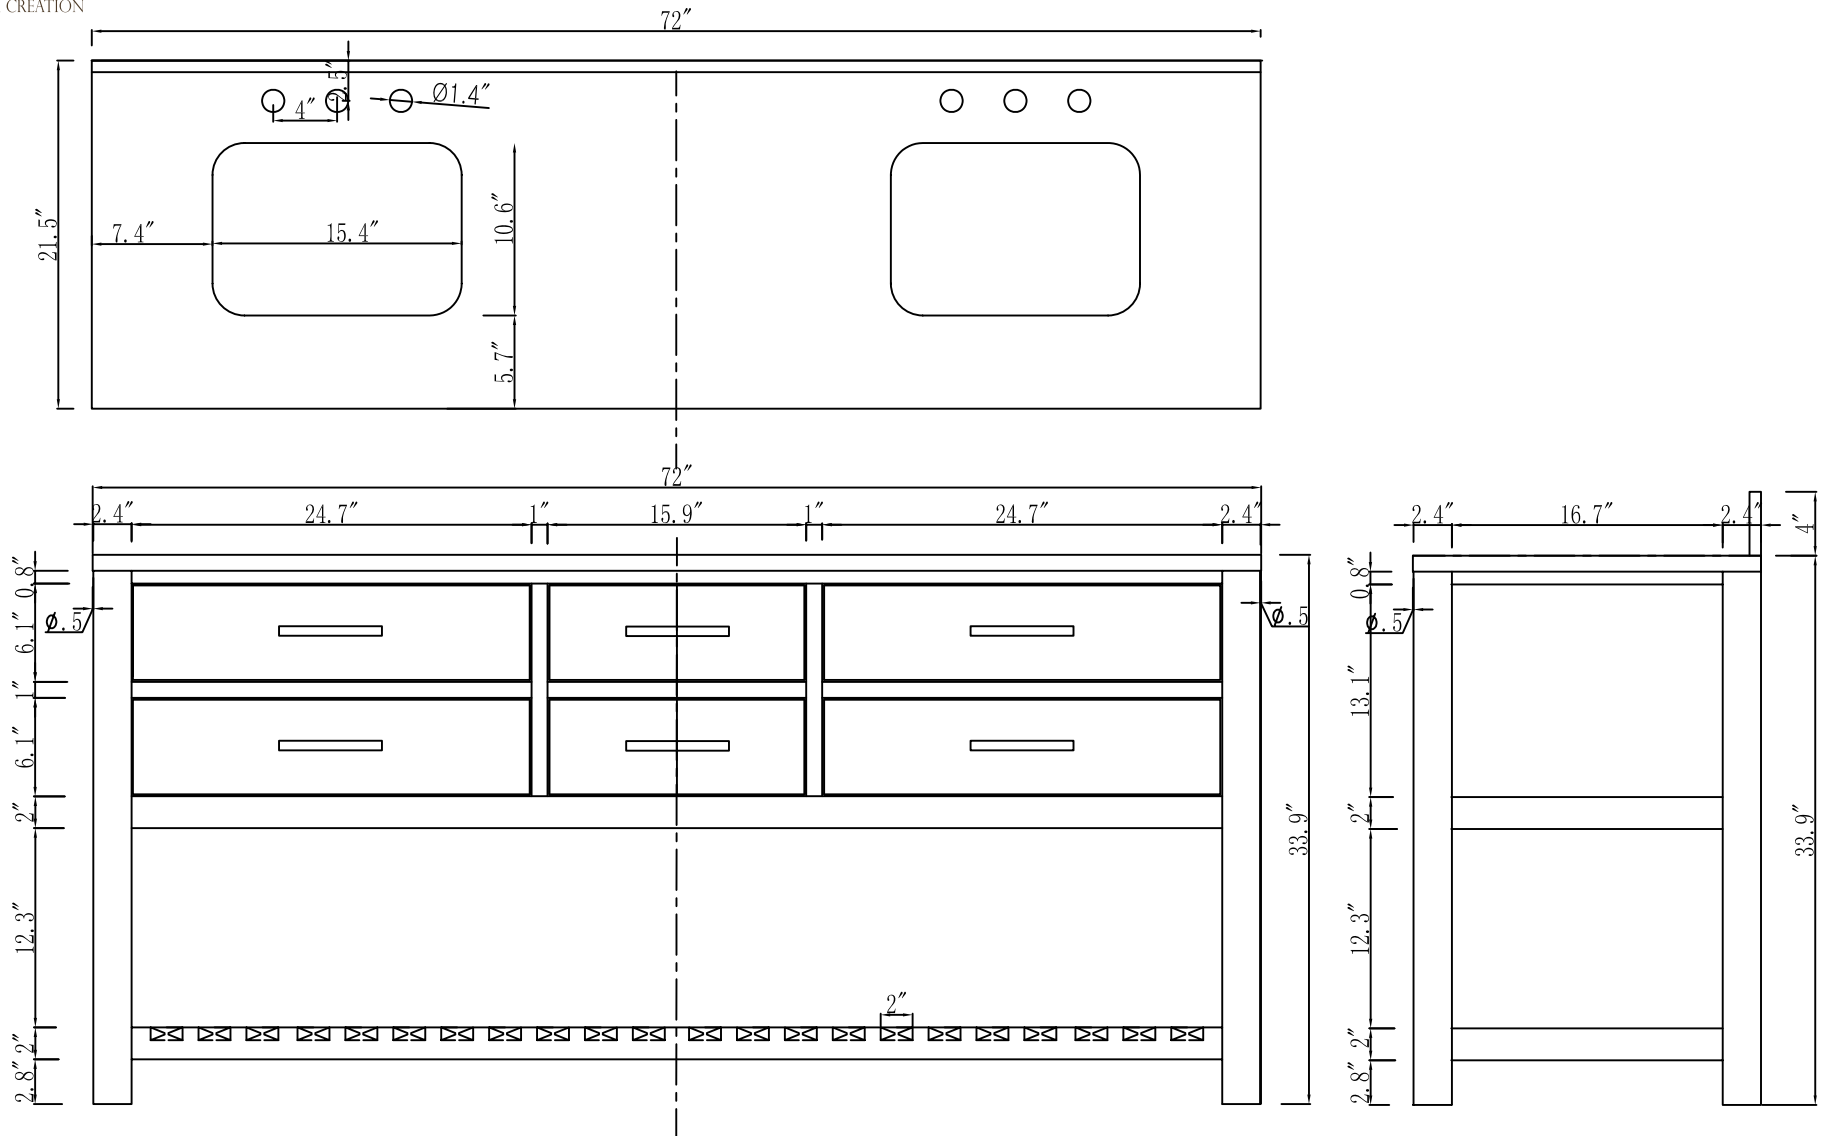

WATER CREATION

MODEL: MADALYN 72EBF

WATER
CREATION

TECHNICAL DATASHEET

Water Creation London Classic
Wide Spread Lavatory Faucet
F2-0009-01-BX

PRODUCT SPECIFICATION

Construction: 100% Solid Brass
Connection: 1/2" IPS

Finish: Chrome
Handle Style: British Cross
Sink Hole Required: 3
Spout Height: 1-1/2" Aerator, 3" Overall
Spout Reach: 5-1/2"
Flow Rate: 2.0 GPM @ 60 PSI

PRODUCT SUPPORT

Email: support@water-creation.com
Tel: 909-773-1777