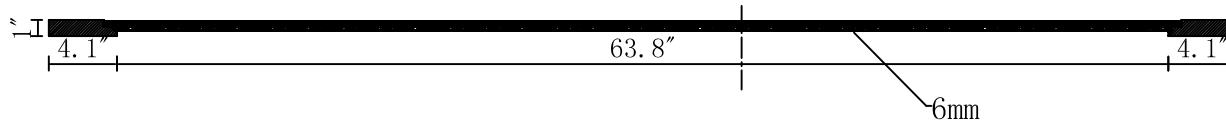

WATER CREATION

MODEL: MADALYN 72EBF

WATER
CREATION

TECHNICAL DATASHEET

Water Creation London Classic
Wide Spread Lavatory Faucet
F2-0009-01-BX

PRODUCT SPECIFICATION

Construction: 100% Solid Brass
Connection: 1/2" IPS

Finish: Chrome
Handle Style: British Cross
Sink Hole Required: 3
Spout Height: 1-1/2" Aerator, 3" Overall
Spout Reach: 5-1/2"
Flow Rate: 2.0 GPM @ 60 PSI

PRODUCT SUPPORT

Email: support@water-creation.com
Tel: 909-773-1777