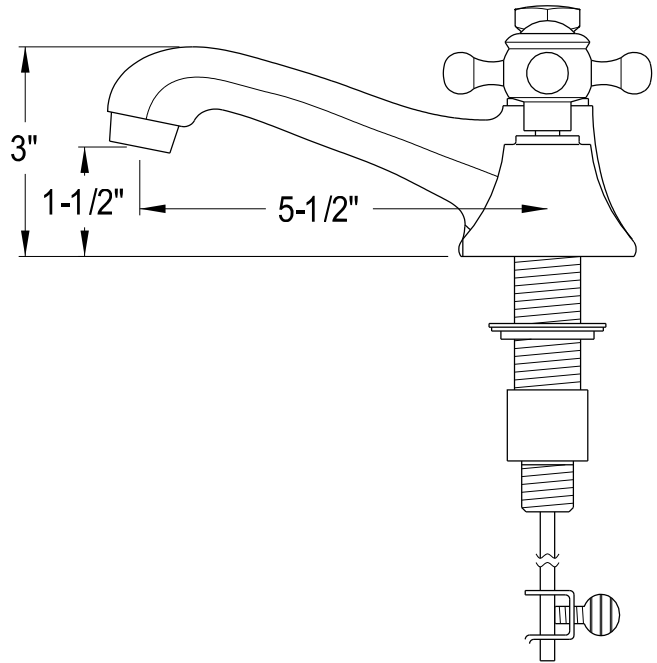

WATER CREATION

MODEL: MADALYN 72EBF

WATER
CREATION

TECHNICAL DATASHEET

Water Creation London Classic
Wide Spread Lavatory Faucet
F2-0009-01-BX

PRODUCT SPECIFICATION

Construction: 100% Solid Brass
Connection: 1/2" IPS

Finish: Chrome
Handle Style: British Cross
Sink Hole Required: 3
Spout Height: 1-1/2" Aerator, 3" Overall
Spout Reach: 5-1/2"
Flow Rate: 2.0 GPM @ 60 PSI

PRODUCT SUPPORT

Email: support@water-creation.com
Tel: 909-773-1777