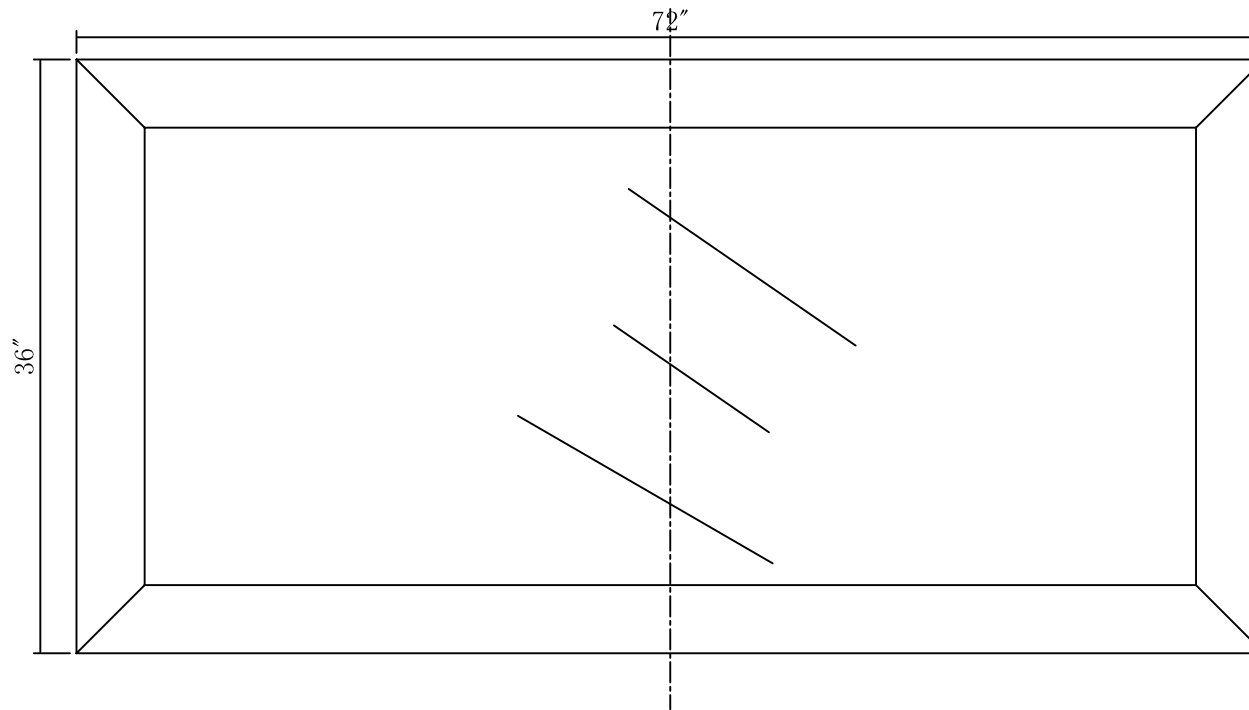

WATER CREATION

MODEL: MADALYN 72EBF

WATER
CREATION

TECHNICAL DATASHEET

Water Creation London Classic
Wide Spread Lavatory Faucet
F2-0009-01-BX

PRODUCT SPECIFICATION

Construction: 100% Solid Brass
Connection: 1/2" IPS

Finish: Chrome
Handle Style: British Cross
Sink Hole Required: 3
Spout Height: 1-1/2" Aerator, 3" Overall
Spout Reach: 5-1/2"
Flow Rate: 2.0 GPM @ 60 PSI

PRODUCT SUPPORT

Email: support@water-creation.com
Tel: 909-773-1777