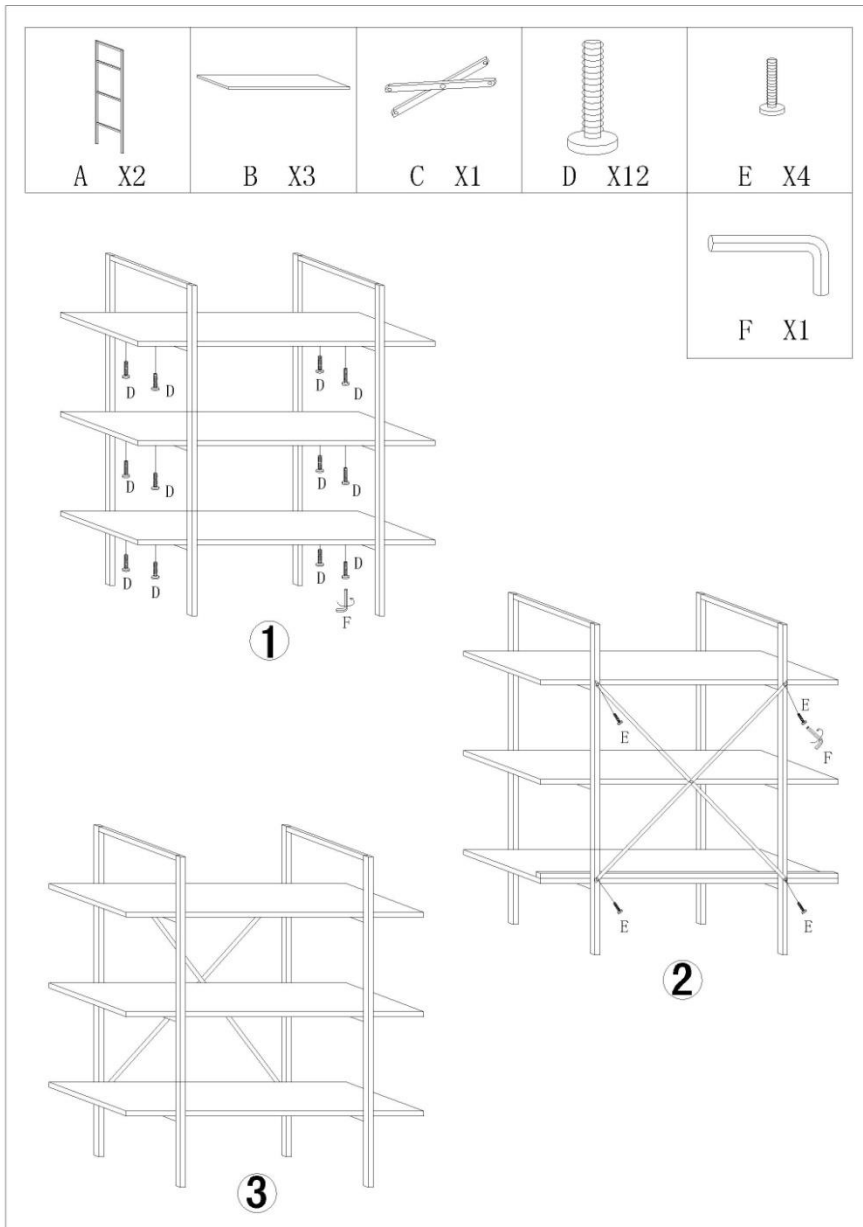

Thank you for purchasing this Winsome House product. This product has been manufactured with the highest standards of safety and quality.

Product Name:	48" ETAGERE BOOKCASE
SKU #:	WH211

Shelf Assembly:

Important:

Tighten each cap nuts firmly. DO NOT over tighten any of the cap nuts as this may strip the screws. DO NOT sit or stand on the table as this may damage the product and cause serious bodily injury.