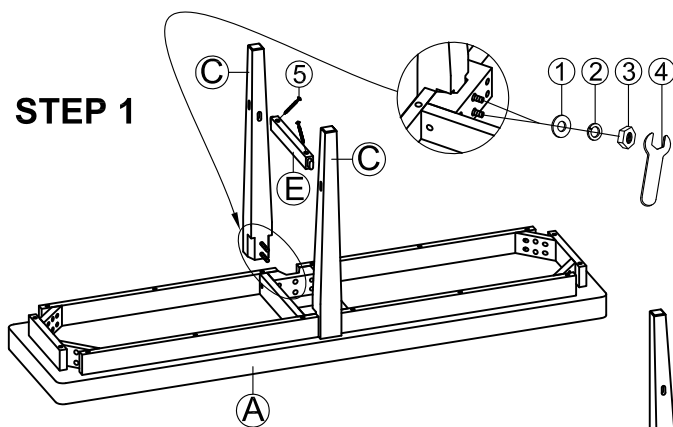

"Hardware is attached underneath the seat bottom"

Components List :

A. Seat Frame		1pc	D. Front rail		4pcs
B. Chair Leg (Left - Right)		4pcs	E. Side rail		3pcs
C. Reinforced Leg		2pcs			

Hardware List :

1. Flat Washer $\phi 19 \times 5/16"$		12pcs
2. Spring Washer $\phi 13 \times 5/16"$		12pcs
3. Hex-Nut $5/16"$		12pcs
4. Wrench 12x75mm		1pc
5. Wood Screw $\phi 8 \times 50 \text{mm}$		14pcs

STEP 1

STEP 2

Reminders

1. Use only the hardware supplied.
2. Once the chair is finished, level and tighten all the bolts.
3. Do not over-tighten bolts.
4. This item may require periodic tightening.

Step1: Place the Seat frame (A) up side down on the floor with a piece of cloth or carpet underneath to prevent the finish from scratching . Attach the Reinforced Leg (C) to the Seat frame (A) and secure with Flat washer (1), Spring washer (2) and Hex-nut (3). Tighten Hex-nut (3) with Wrench (4). Repeat this step for the remaining Reinforced Leg. At the same time, Attach the Side Rail (E) to Reinforced Leg (C), using Wood Screws (5)

Step2: Assemble Side Rail (E) to Left - Right Chair leg (B) using Wood Screw (5). Attach the Front Rail (D) to the Reinforced Leg (C) and Left - Right Chair leg (B), using Wood Screws (5). At the same time, attach the Left - Right Chair leg (B) and Side Rail (E) to the Seat frame corner (A) and secure with Flat washer (1), Spring washer (2) and Hex-nut (3). Tighten Hex-nut (3) with Wrench (4). Repeat this step for the remaining Chair Leg, Front Rail and Side Rail.