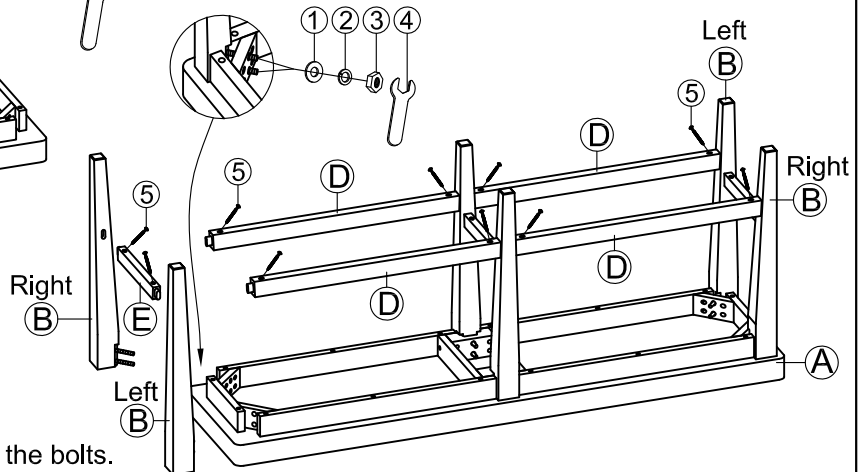

"Hardware is attached underneath the seat bottom"

Components List :

A. Seat Frame		1pc	D. Front rail		4pcs
B. Chair Leg (Left - Right)		4pcs	E. Side rail		3pcs
C. Reinforced Leg		2pcs			

Hardware List :

1. Flat Washer $\phi 19 \times 5/16"$		12pcs
2. Spring Washer $\phi 13 \times 5/16"$		12pcs
3. Hex-Nut $5/16"$		12pcs
4. Wrench 12x75mm		1pc
5. Wood Screw $\phi 8 \times 50 \text{mm}$		14pcs

STEP 1

STEP 2

Reminders

1. Use only the hardware supplied.
2. Once the chair is finished, level and tighten all the bolts.
3. Do not over-tighten bolts.
4. This item may require periodic tightening.

Step1: Place the Seat frame (A) up side down on the floor with a piece of cloth or carpet underneath to prevent the finish from scratching . Attach the Reinforced Leg (C) to the Seat frame (A) and secure with Flat washer (1), Spring washer (2) and Hex-nut (3). Tighten Hex-nut (3) with Wrench (4). Repeat this step for the remaining Reinforced Leg. At the same time, Attach the Side Rail (E) to Reinforced Leg (C), using Wood Screws (5)

Step2: Assemble Side Rail (E) to Left - Right Chair leg (B) using Wood Screw (5). Attach the Front Rail (D) to the Reinforced Leg (C) and Left - Right Chair leg (B), using Wood Screws (5). At the same time, attach the Left - Right Chair leg (B) and Side Rail (E) to the Seat frame corner (A) and secure with Flat washer (1), Spring washer (2) and Hex-nut (3). Tighten Hex-nut (3) with Wrench (4). Repeat this step for the remaining Chair Leg, Front Rail and Side Rail.