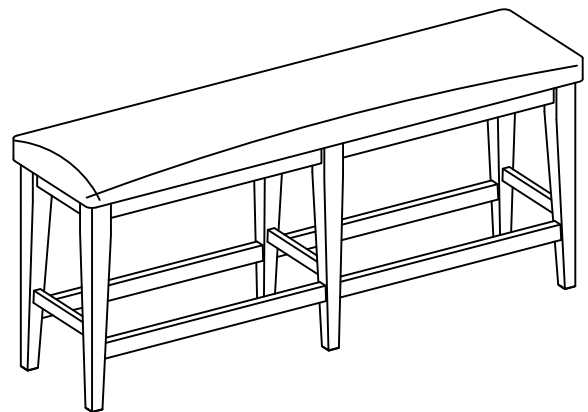

WINNERS

ONLY INC.

ASSEMBLY INSTRUCTIONS

ITEM NO : DMGT45524

Thank you for purchasing this quality product . Be sure to check all packaging material carefully for small parts that may have come loose inside the carton during shipment .

"Hardware is attached underneath the seat bottom"

Components List :

A. Seat Frame		1pc	D. Front rail		4pcs
B. Chair Leg (Left - Right)		4pcs	E. Side rail		3pcs
C. Reinforced Leg		2pcs			

Hardware List :

1. Flat Washer $\phi 19 \times 5/16"$		12pcs
2. Spring Washer $\phi 13 \times 5/16"$		12pcs
3. Hex-Nut $5/16"$		12pcs
4. Wrench 12x75mm		1pc
5. Wood Screw $\phi 8 \times 50 \text{mm}$		14pcs