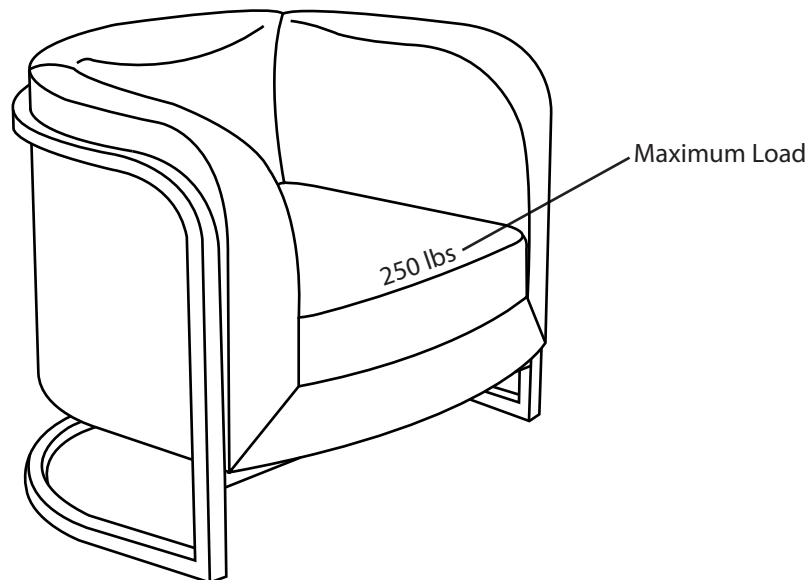

MōDRN

ASSEMBLY INSTRUCTIONS

Model: #1214

MōDRN Marni Barrel Accent Chair

Lot Number: _____

Date of Purchase: ___ / ___ / ___

Manufactured by: Dimensions Furniture, Inc

341 Gradle Drive, Carmel, IN 46032

1-866-528-8364 / support@dimensionsfurniture.com

⚠ WARNING The maximum load capacity as listed above may not be exceeded. Exceeding load capacity may result in collapse and possible injury.

THIS INSTRUCTION BOOKLET CONTAINS IMPORTANT SAFETY INFORMATION. PLEASE READ AND KEEP FOR FUTURE REFERENCE.

Thank you for your purchase. We want to make sure it is to your complete satisfaction.

If any parts are missing or defective please contact our customer service department.

Customer Service - 1-866-528-8364 / support@dimensionsfurniture.com

Your satisfaction is our top priority. Our products are designed and manufactured to meet the highest quality. In the event that you have assembly questions, or parts are missing or damaged, please do not return the product.

Our customer service department would appreciate the opportunity to provide any help necessary regarding assembly and to provide any necessary parts.