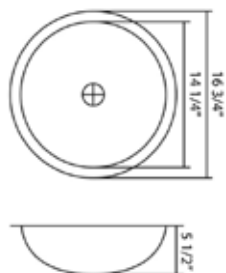

Single Bowl Copper Bathroom Sink

P429

Ø16 3/4" x 5 1/2"

Our handcrafted copper sinks add warmth and richness to a variety of décors. They come in a hammered finish with a beautifully aged patina.

The hammered finish helps to hide small scratches that may occur over the lifetime of the sink. Copper is naturally antibacterial and will not rust or stain, making it easy to maintain. Our copper sinks are made using a one-piece construction process giving you the strongest copper sink you will find. Each sink is fully insulated with sound dampening pads.

Dimensions

Accessories

No Available
Accessories

Features

Tech Specs

- Topmount or Undermount Sink
- Hammered finish
- Naturally Antibacterial
- Scratch Resistant
- One Piece Construction
- Single Bowl, Centered Drain