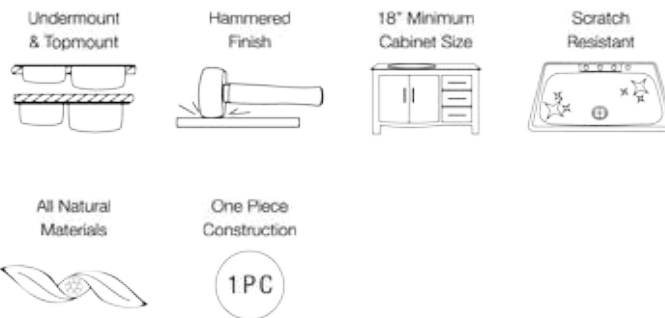

Dimensions

Accessories

No Available
Accessories

Features

Tech Specs

- Topmount or Undermount Sink
- Hammered finish
- Naturally Antibacterial
- Scratch Resistant
- One Piece Construction
- Single Bowl, Centered Drain