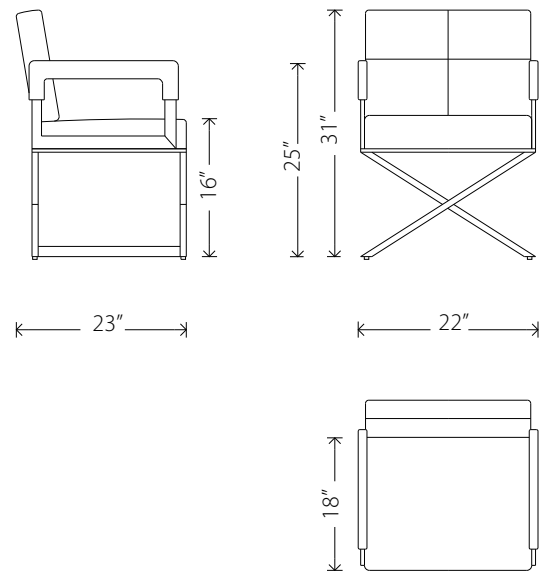

Jack dining armchair

NUOVO

size : 21¾ x 23 x 31½"

SKU colours :

HGTA646 white

HGTA647 black

minimum order : 1

multiples of : 1

box size : 24 x 23 x 32"

box details : 5 ply cardboard box

cuft : 10.22

gw : 33 lbs

nw : 29 lbs

cbm : 0.29

shipping format : LTL

assembly instructions : not applicable

instruction manual : not applicable

TSSA registered : 05T-0934906

ULC registered : not applicable

technical details :

tufted naugahyde finish on CFS foam

brushed stainless steel frame

seat height: 16"

seat depth: 18"

armrest height: 25"