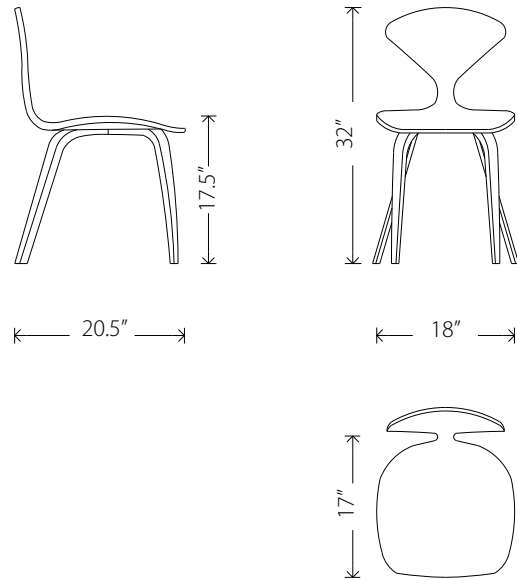

Satine stackable dining chair

NUOVO

size : 18 x 20½ x 32"

SKU colours :

HGEM228 walnut

minimum order : 1

multiples of : 4

box size : 25¼ x 25¾ x 22"

box details : 5 ply cardboard box

cuft : 8.22

gw : 55.11 lbs

nw : 46.74 lbs

cbm : 0.23

shipping format : LTL

assembly instructions : not applicable

instruction manual : not applicable

TSSA registered : not applicable

ETL registered : not applicable

technical details :

American walnut veneer, natural finish
bent plywood, knock down construction
seat height: 17½ "
seat depth: 17"