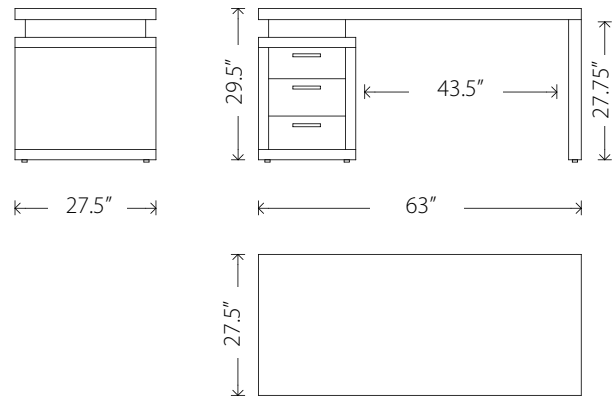

Benjamin desk

NUOVO

size : 63 x 27½ x 29½"

SKU colours :

HGSD126 walnut

HGSD127 white

HGSD431 dark walnut

minimum order : 1

multiples of : 1

box 1 size : 65 x 30 x 3½"

box 2 size : 21¾ x 29½ x 29½"

box details : 5 ply cardboard box

cuft : 14.85

gw : 198.4 lbs

nw : 194 lbs

cbm : 0.421

shipping format : LTL

assembly instructions : **supplied**

instruction manual : **not applicable**

TSSA registered : **not applicable**

ULC registered : **not applicable**

technical details :

MDF construction

walnut veneer or lacquer finish

drawer one and two: 13½ x 15 x 4¾"

drawer three: 13½ x 15 x 5½"