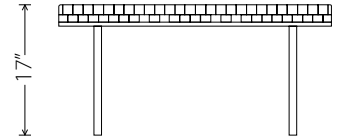

NUOVO

Karlee jr. bench

Karlee jr. bench

NUOVO

size : 35½ x 17¾ x 17"

SKU colours :

HGDJ144 black

HGDJ158 white

HGDJ159 chocolate

minimum order : 1

multiples of : 1

box size : 37 x 20 x 18½"

box details : 5 ply cardboard box

cuft : 7.9

gw : 39.5 lbs

nw : 34 lbs

cbm : 0.21

shipping format : LTL

17.75"

17"

35.5"

17.75"

assembly instructions : **not applicable**

instruction manual : **not applicable**