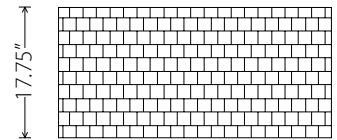

HGDJ159 chocolate

minimum order : 1

multiples of : 1

box size : 37 x 20 x 18½"

box details : 5 ply cardboard box

cuft : 7.9

gw : 39.5 lbs

nw : 34 lbs

cbm : 0.21

shipping format : LTL

17.75"

17"

35.5"

17.75"

assembly instructions : **not applicable**

instruction manual : **not applicable**