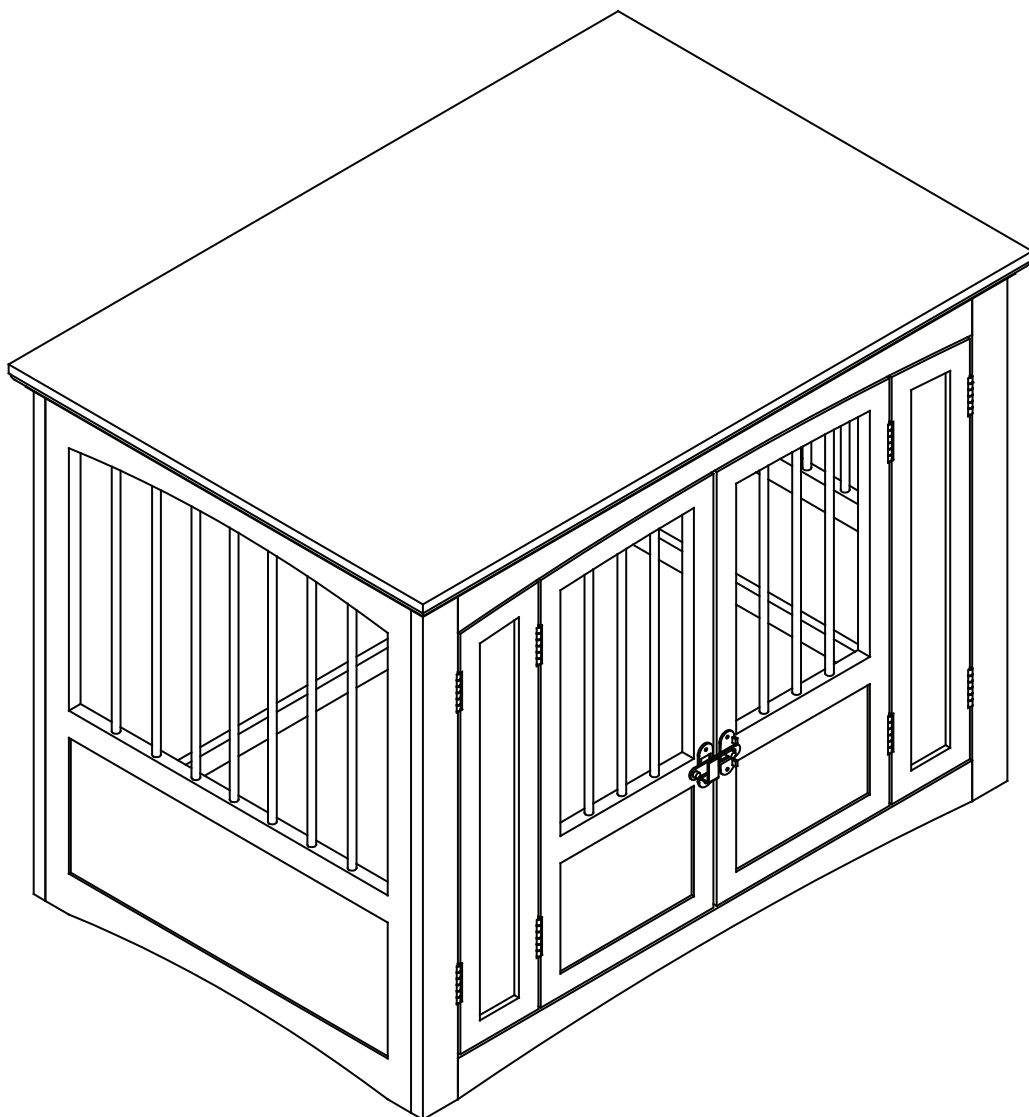

hayneedle

ITEM NAME: Boomer & George Double Door Pet Crate
SKU: MP179-1

**For assistance with assembly, please contact customer service
1-888-880-4884**

PRE-ASSEMBLY PREPARATION:

DO NOT LET CHILDREN PLAY IN OR AROUND THE UNIT DUE TO THE POSSIBLE RISK OF FINGER ENTRAPMENT

PANEL AND FITTINGS IDENTIFICATION:

 <p>(1) 31.0" x 21.0" x 1.8" Qty: 1</p>	 <p>(2) 22.8" x 17.6" x 0.7" Qty: 2</p>	 <p>(3) 29.1" x 22.8" x 0.7" Qty: 1</p>
 <p>(4) 29.1" x 22.8" x 0.7" Qty: 1</p>	 <p>(5) 27.4" x 17.5" x 0.4" Qty: 1</p>	 <p>(6) 26.0" x 17.3" x 1.2" Qty: 1</p>