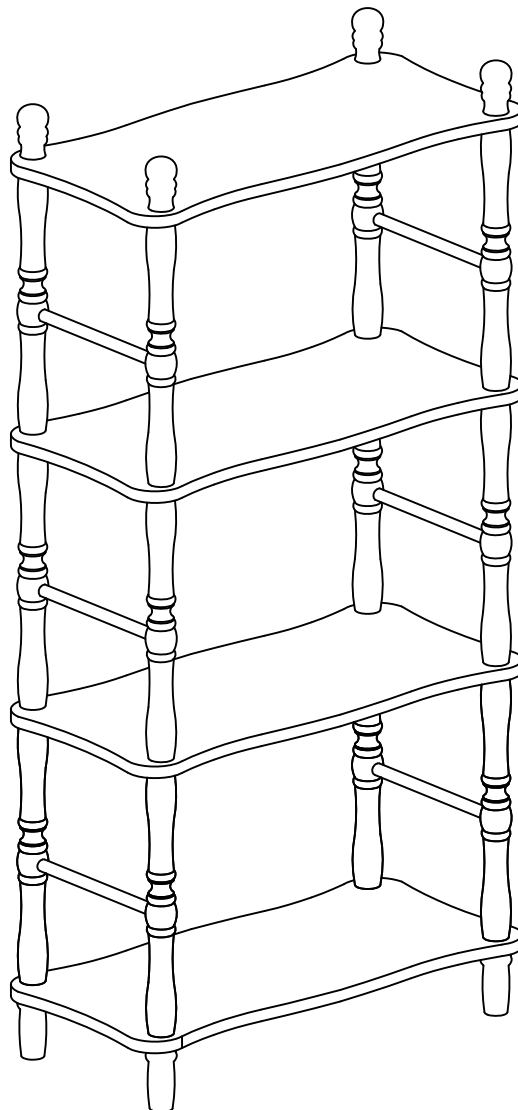

# hayneedle

ITEM NAME: Classic playtime Spindle Bookcase - Vanilla  
SKU: MEIE 020 -1

For assistance with assembly, please contact  
Hayneedle Customer Care Center  
1-888-880-4884

## PANEL AND FITTINGS IDENTIFICATION:

**A** Top

Qty:4

**B** Spindle Bar

Qty:12

**C** Leg

Qty:4

**D** Pole

## STEP-BY-STEP ASSEMBLY:

Assemble the Legs (C) with the Shelf (E), the four Spindle Bars (B) and the two Poles (D)  
Assemble the other Shelves (E), Spindle Bars (B) and the Poles (D).

# STEP-BY-STEP ASSEMBLY:

Assemble all the Shelves(E), Poles (D) and the Spindle Bars(B) with the four Tops (A).