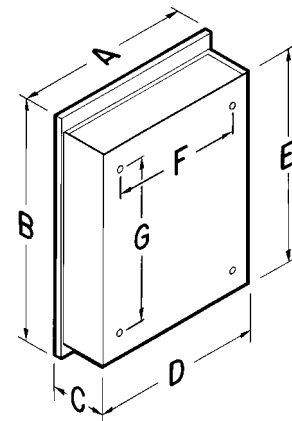

Float glass mirror shall have full surround of stainless steel frame with screw closure. Steel door back shall be fitted tight within the frame and finished in baked-on powder coat paint to match cabinet.

MODEL NO.	OVERALL SIZE			BODY SIZE			
	A	B	C	D	E	F	G
422SM	14	20	5 ³ / ₈	13 1/2	17	9 ¹ / ₁₆	13 7/8
452SM	16	22	5 ¹ / ₁₆	15 ⁵ / ₈	19 1/2	9 ¹¹ / ₁₆	13 ³ / ₈

Broan-NuTone LLC, 926 West State Street, Hartford, WI 53027 (1-800-637-1453)