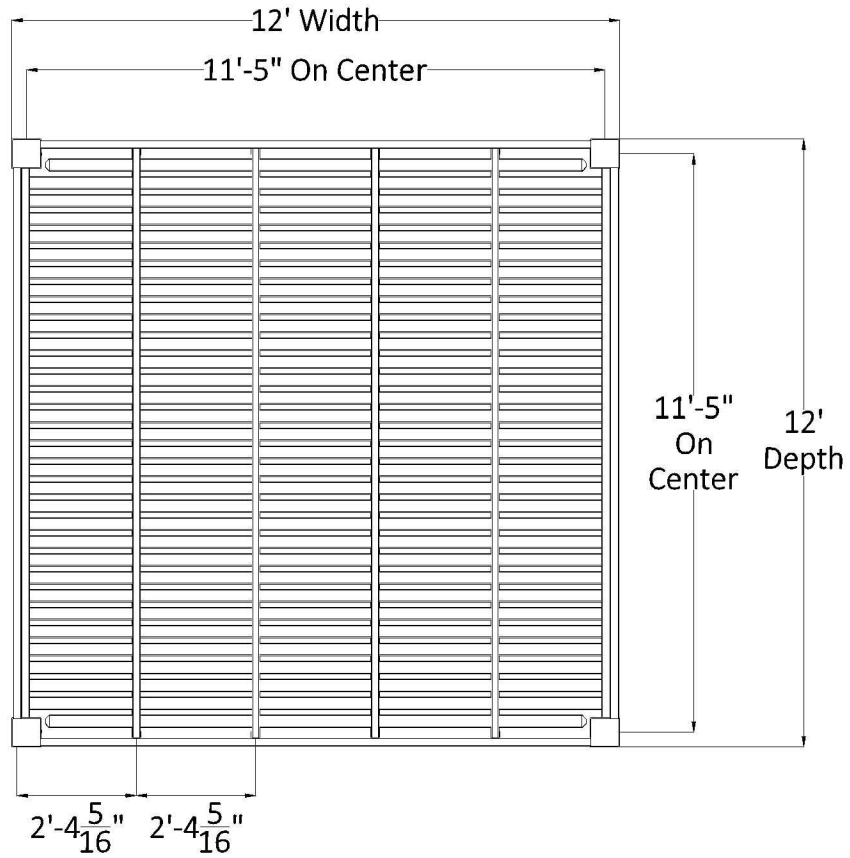

PLAN VIEW

FRONT ELEVATION

SIDE ELEVATION

12' x 12' FREESTANDING PERGOLA