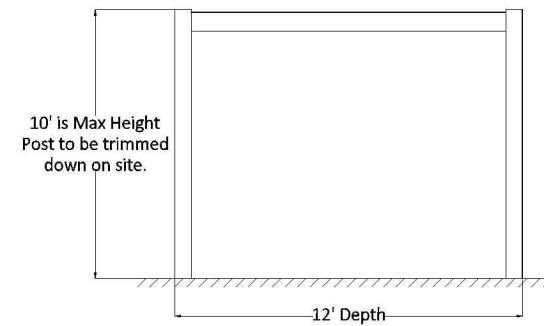

PLAN VIEW

FRONT ELEVATION

SIDE ELEVATION

12' x 12' FREESTANDING PERGOLA