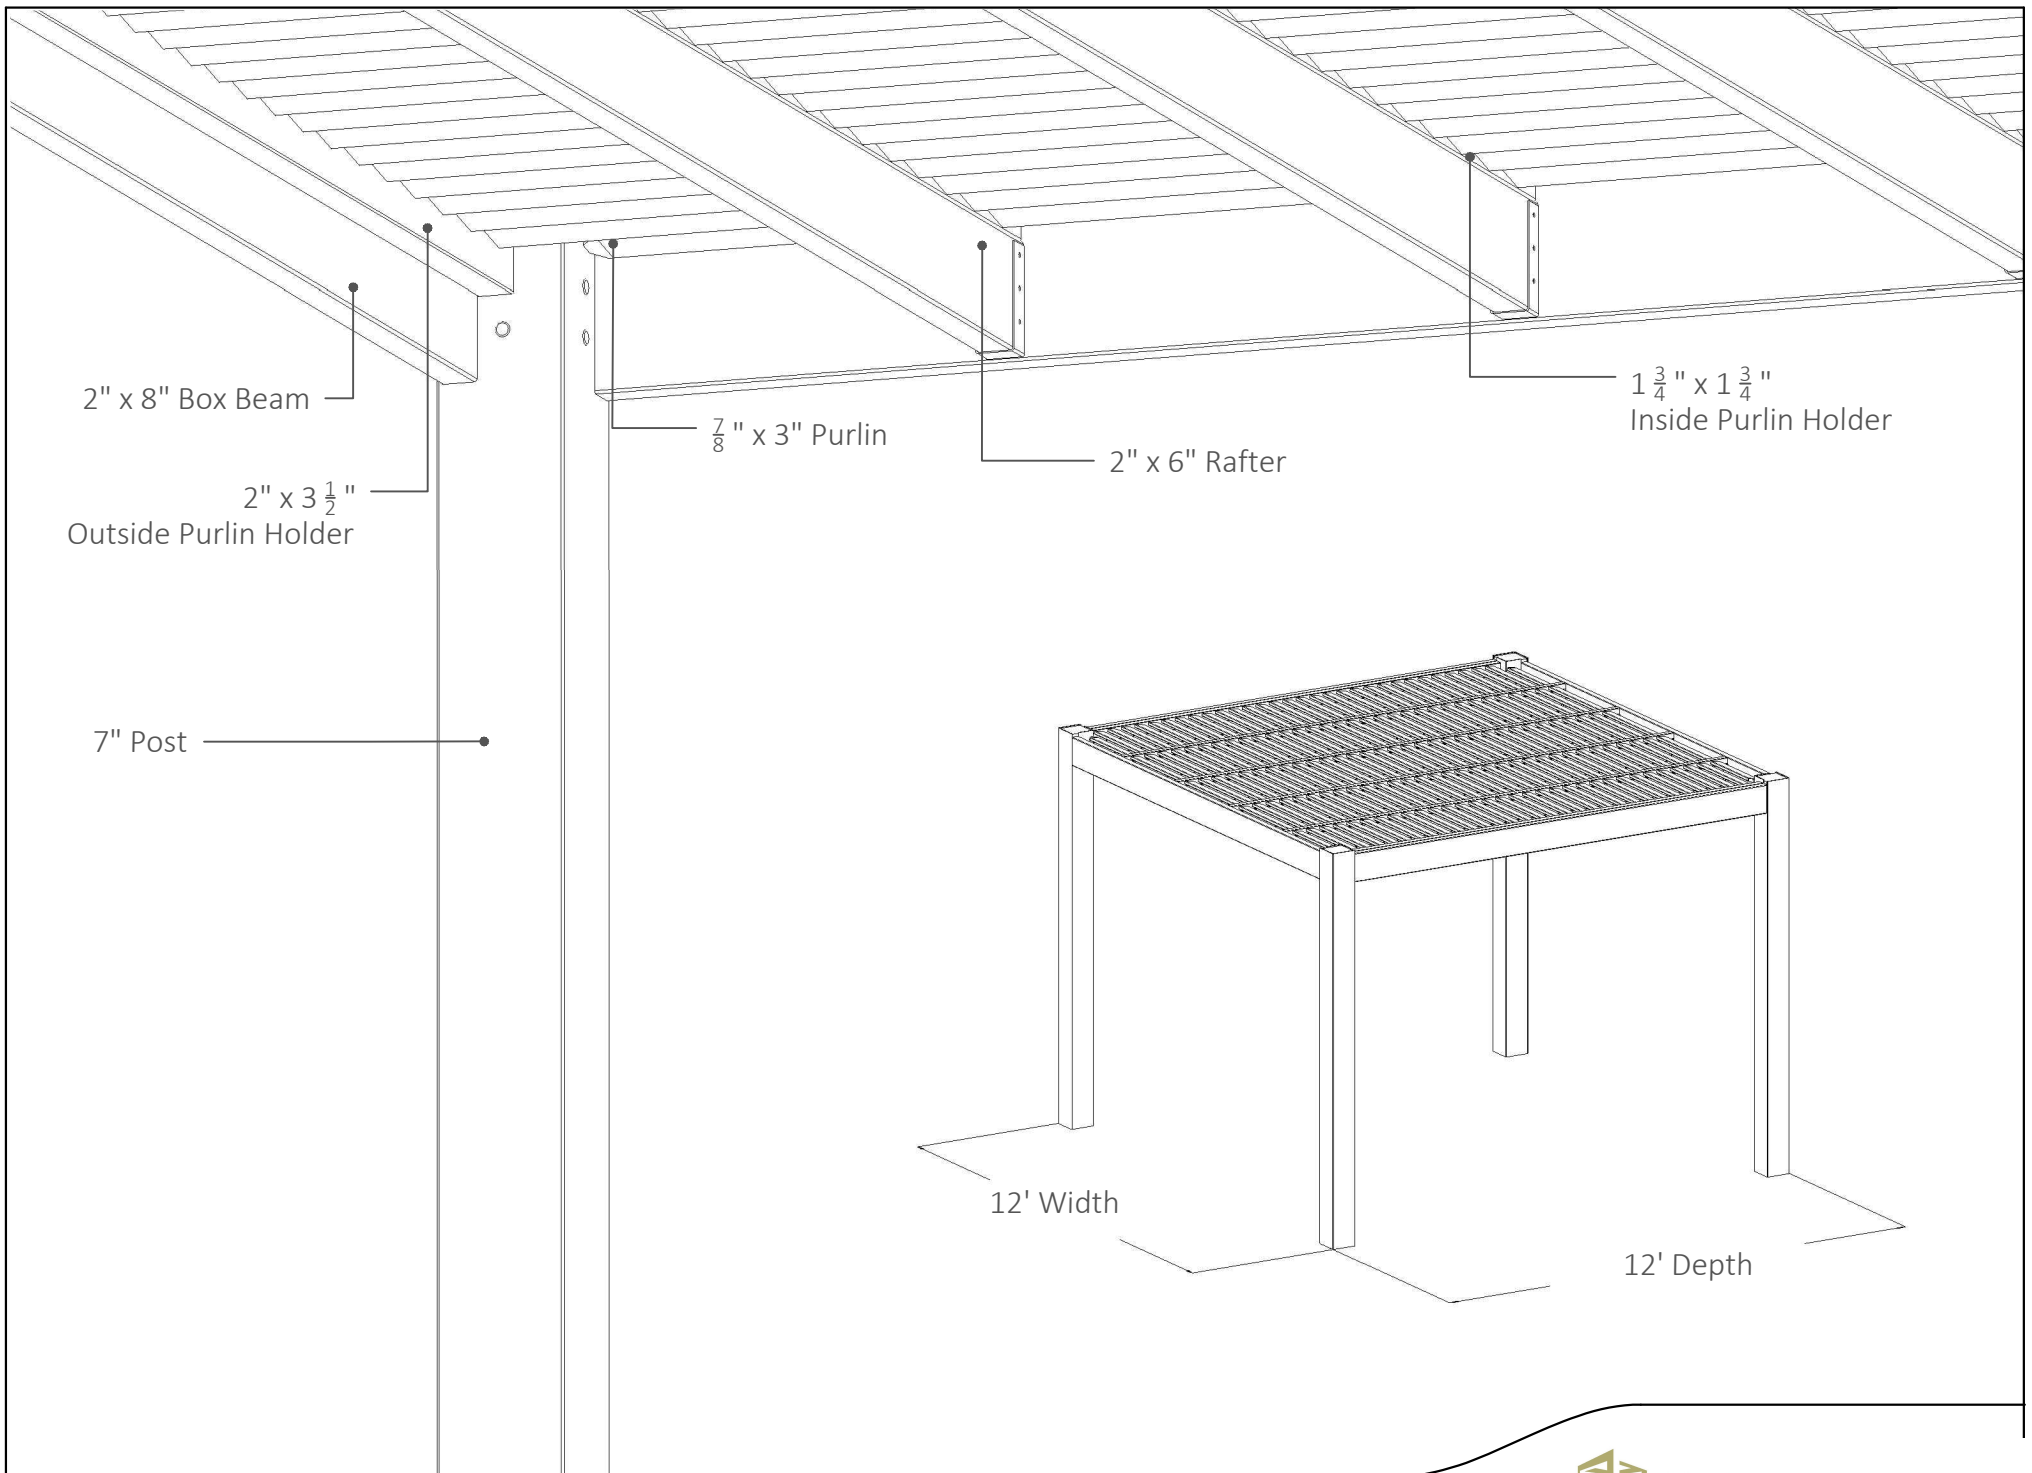

PLAN VIEW

FRONT ELEVATION

SIDE ELEVATION

12' x 12' FREESTANDING PERGOLA