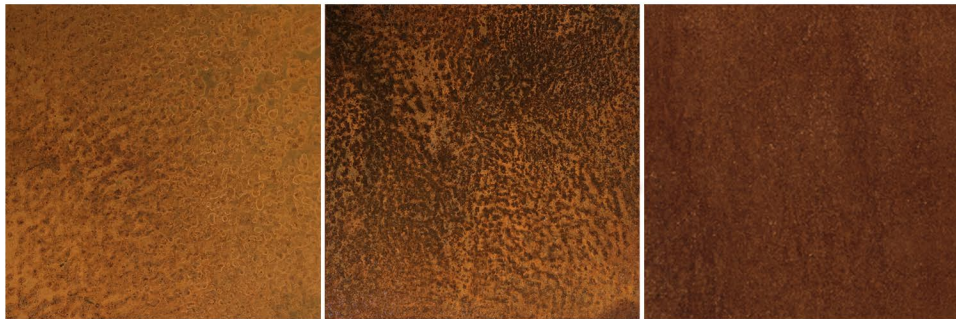

Congratulations on your purchase of this beautiful natural rust patina fire pit!

This product is designed to age to a natural rust finish. Depending on environmental conditions, this process can take more or less time to achieve the colorations shown below.

Please note: During this process, some color can transfer and stain other surfaces. Please make sure this fire pit is placed in a location that is suitable for this potential finish transfer. Instructions for simple methods to remove rust from various surfaces can be found online.