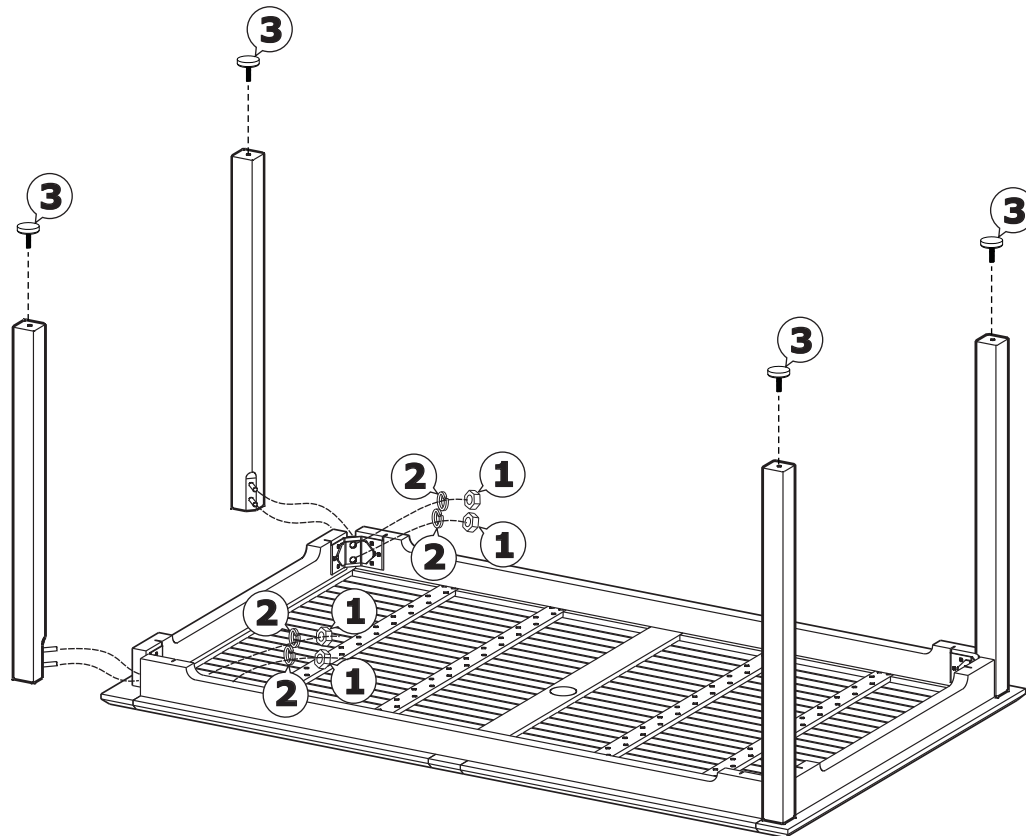

Assembly Instruction

- 

1
Hexagonal nut M8, GS x 8 PCS
SEM201071
- 

2
Spiral washer 8x13x2, GS x 8 PCS
SEM201346
- 

3
Table foot black, P x 4 PCS
SEM201054
- 

4
Hexagonal key M8, GS x 1 PCS
SEM201301
- 

5
SC brass center for ph, Ø 50mm, SB x 1 PCS
SEM600001

MALIANA RECT. DINING TABLE 59"X35", 29"H, W/ PH, TEA
SEM102453