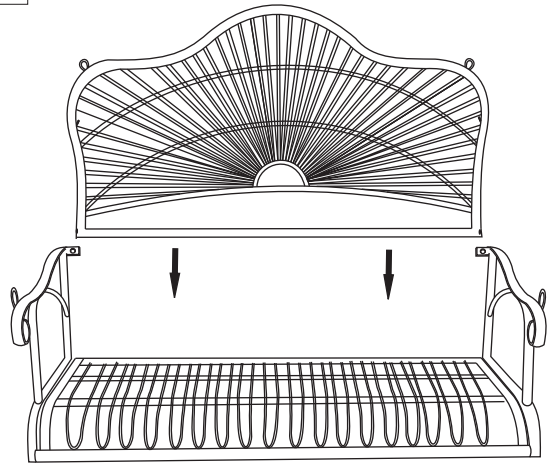

Model: 3484

Sun Ray KD Iron Swing

Ax6

Bx2

Cx4

Dx4

Ex1

Fx1

1

Ax4

2

3

Ax2

Bx2

4

Cx4