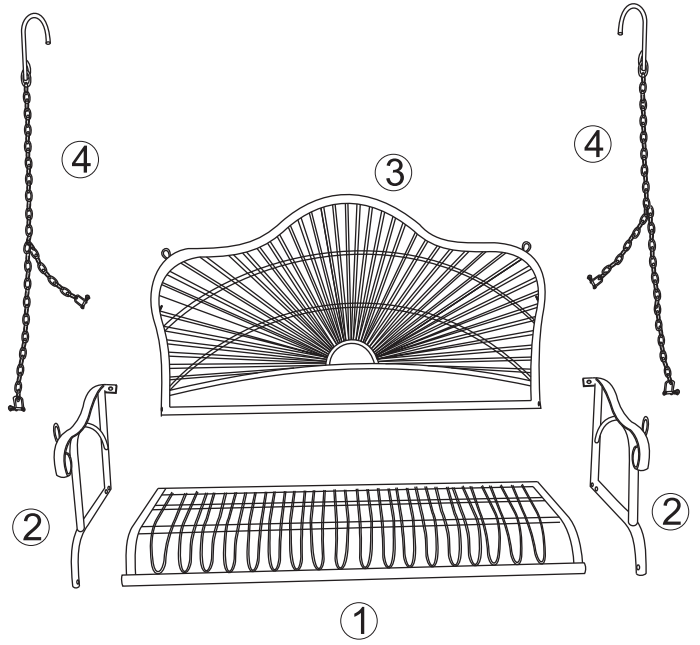

Model: 3484

Sun Ray KD Iron Swing

Ax6

Bx2

Cx4

Dx4

Ex1

Fx1

1

Ax4

2

3

Ax2

Bx2

4

Cx4