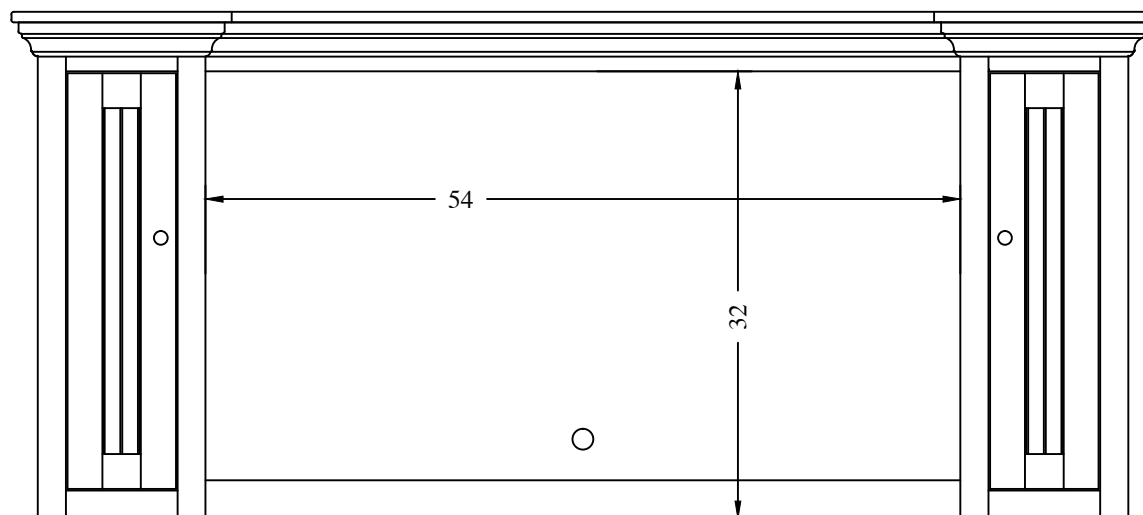

FIXED SHELVES			
QTY	SIZE	MATL	
4	11 X 11 3/8 #282	1/2 BIRCH	
2	11 3/4 X 11 3/8	1/2 BIRCH	

72515/75515

82 1/2 X 14 1/2 X 36 1/4