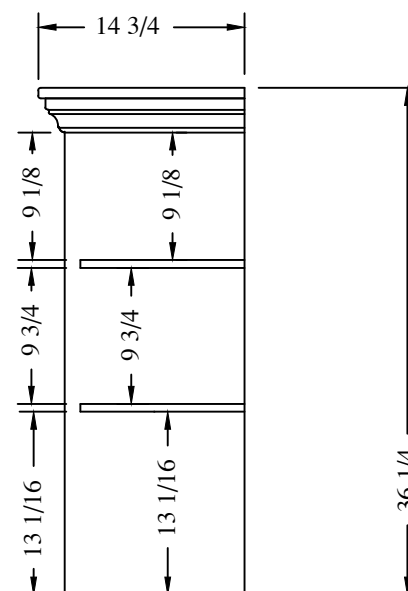

FIXED SHELVES			
QTY	SIZE	MATL	
4	11 X 11 3/8 #282	1/2 BIRCH	
2	11 3/4 X 11 3/8	1/2 BIRCH	

72515/75515

82 1/2 X 14 1/2 X 36 1/4