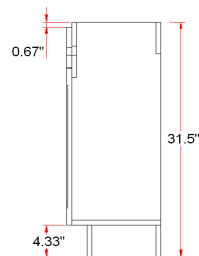

EURO STYLE BATH IN A BOX Collection

Specifications

- White or Espresso vanity
- Narrow 12" cabinet depth
- Concealed adjustable hinges
- Frameless design
- Satin Nickel hardware included
- Solid white cultured marble top included

Dimensions

24" wide

30" wide

Warranty & Compliances

Warranty Limited 1 year warranty

Order Codes & Finishes/Colors

	White	Espresso
Two door Ensemble (Vanity: 24"x12"x31 ^{1/2} " Top: 25"x18")	541656	541680
Two door Ensemble (Vanity: 30"x12"x31 ^{1/2} " Top: 31"x18")	541664	541698