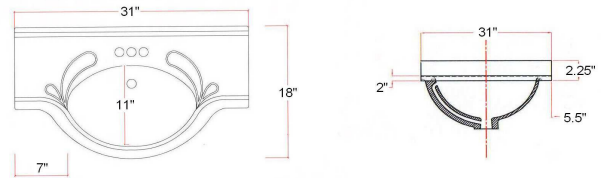

EURO STYLE BATH IN A BOX Collection

Specifications

- White or Espresso vanity
- Narrow 12" cabinet depth
- Concealed adjustable hinges
- Frameless design
- Satin Nickel hardware included
- Solid white cultured marble top included

Dimensions

24" wide

30" wide

Warranty & Compliances

Warranty Limited 1 year warranty

Order Codes & Finishes/Colors

	White	Espresso
Two door Ensemble (Vanity: 24"x12"x31 ^{1/2} " Top: 25"x18")	541656	541680
Two door Ensemble (Vanity: 30"x12"x31 ^{1/2} " Top: 31"x18")	541664	541698