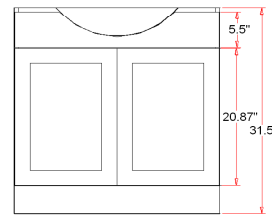

EURO STYLE BATH IN A BOX Collection

Specifications

- White or Espresso vanity
- Narrow 12" cabinet depth
- Concealed adjustable hinges
- Frameless design
- Satin Nickel hardware included
- Solid white cultured marble top included

Dimensions

24" wide

30" wide

Warranty & Compliances

Warranty Limited 1 year warranty

Order Codes & Finishes/Colors

	White	Espresso
Two door Ensemble (Vanity: 24"x12"x31 ^{1/2} " Top: 25"x18")	541656	541680
Two door Ensemble (Vanity: 30"x12"x31 ^{1/2} " Top: 31"x18")	541664	541698