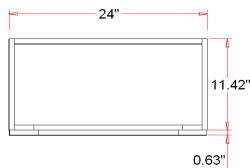

EURO STYLE BATH IN A BOX Collection

Specifications

- White or Espresso vanity
- Narrow 12" cabinet depth
- Concealed adjustable hinges
- Frameless design
- Satin Nickel hardware included
- Solid white cultured marble top included

Dimensions

24" wide

30" wide

Warranty & Compliances

Warranty Limited 1 year warranty

Order Codes & Finishes/Colors

	White	Espresso
Two door Ensemble (Vanity: 24"x12"x31 ^{1/2} " Top: 25"x18")	541656	541680
Two door Ensemble (Vanity: 30"x12"x31 ^{1/2} " Top: 31"x18")	541664	541698