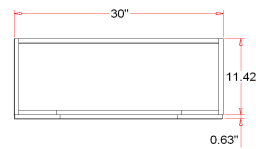

EURO STYLE BATH IN A BOX Collection

Specifications

- White or Espresso vanity
- Narrow 12" cabinet depth
- Concealed adjustable hinges
- Frameless design
- Satin Nickel hardware included
- Solid white cultured marble top included

Dimensions

24" wide

30" wide

Warranty & Compliances

Warranty Limited 1 year warranty

Order Codes & Finishes/Colors

	White	Espresso
Two door Ensemble (Vanity: 24"x12"x31 ^{1/2} " Top: 25"x18")	541656	541680
Two door Ensemble (Vanity: 30"x12"x31 ^{1/2} " Top: 31"x18")	541664	541698