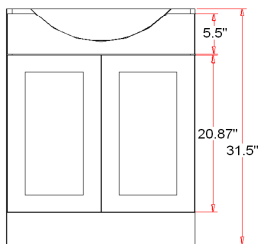

EURO STYLE BATH IN A BOX Collection

Specifications

- White or Espresso vanity
- Narrow 12" cabinet depth
- Concealed adjustable hinges
- Frameless design
- Satin Nickel hardware included
- Solid white cultured marble top included

Dimensions

24" wide

30" wide

Warranty & Compliances

Warranty Limited 1 year warranty

Order Codes & Finishes/Colors

	White	Espresso
Two door Ensemble (Vanity: 24"x12"x31 ^{1/2} " Top: 25"x18")	541656	541680
Two door Ensemble (Vanity: 30"x12"x31 ^{1/2} " Top: 31"x18")	541664	541698