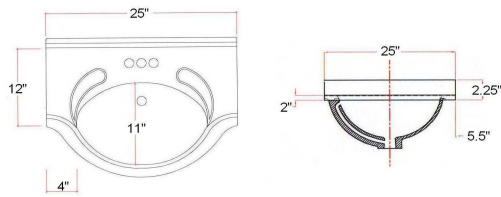

EURO STYLE BATH IN A BOX Collection

Specifications

- White or Espresso vanity
- Narrow 12" cabinet depth
- Concealed adjustable hinges
- Frameless design
- Satin Nickel hardware included
- Solid white cultured marble top included

Dimensions

24" wide

30" wide

Warranty & Compliances

Warranty Limited 1 year warranty

Order Codes & Finishes/Colors

	White	Espresso
Two door Ensemble (Vanity: 24"x12"x31 ^{1/2} " Top: 25"x18")	541656	541680
Two door Ensemble (Vanity: 30"x12"x31 ^{1/2} " Top: 31"x18")	541664	541698