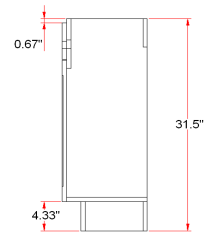

EURO STYLE BATH IN A BOX Collection

Specifications

- White or Espresso vanity
- Narrow 12" cabinet depth
- Concealed adjustable hinges
- Frameless design
- Satin Nickel hardware included
- Solid white cultured marble top included

Dimensions

24" wide

30" wide

Warranty & Compliances

Warranty Limited 1 year warranty

Order Codes & Finishes/Colors

	White	Espresso
Two door Ensemble (Vanity: 24"x12"x31 ^{1/2} " Top: 25"x18")	541656	541680
Two door Ensemble (Vanity: 30"x12"x31 ^{1/2} " Top: 31"x18")	541664	541698