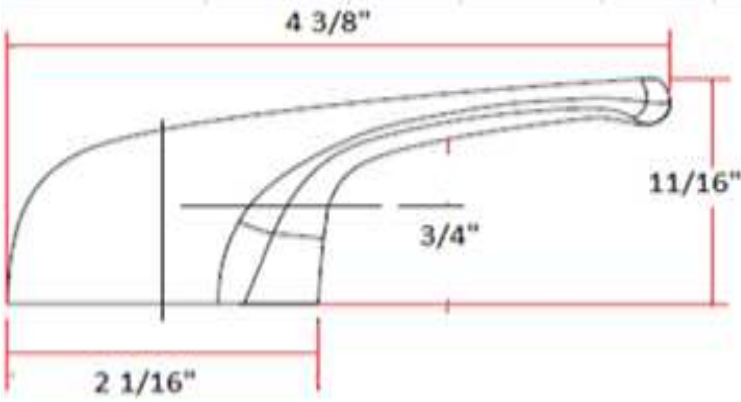

## Specifications

Material Content                      Zinc handle and trim ring / sleeve  
Lever handle                            (1/4) quarter turn stop

## Dimensions