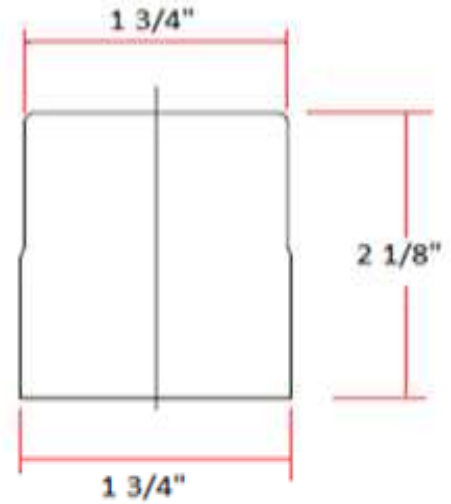

## Specifications

Material Content                      Zinc handle and trim ring / sleeve  
Lever handle                            (1/4) quarter turn stop

## Dimensions