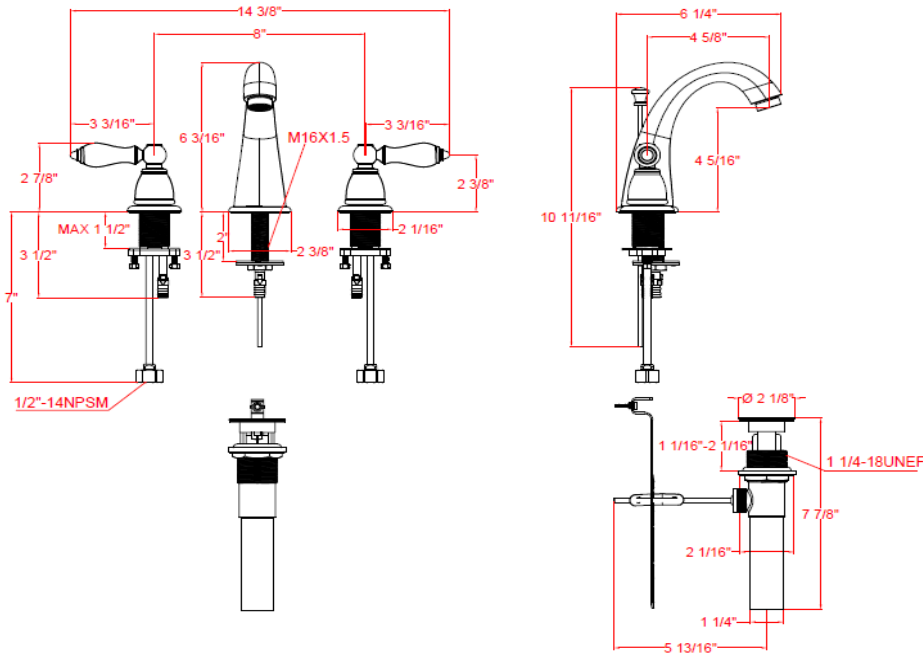

Hathaway 8" cc Widespread Two Handle Lavatory Faucet

Specifications

Handle	Zinc handle, 1/4 quarter turn stop
Spout	Brass
Cartridge	Ceramic cartridge
Pop-Up	Metal Pop-up
Waterway	Brass
Spout Reach	4-5/8"
Spout Height	6-3/16"
Mounting Holes	3
Mounting Center	6-12"
Max Deck Thickness	1-1/2"
Max Waterflow (GPM)	1.5 GPM @ 60 PSI

Dimensions

Warranty & Compliances

Warranty	Lifetime Limited Warranty, Lifetime Limited Finish Warranty
IAPMO/UPC	CUPC compliant
ASME	ASME A112.18.1/ CSA B125.1
NSF/ANSI	NSF/ANSI 61
Lead Free	Fed. P.L. 111-380 (1/2014); AB1953
WaterSense®	Compliance with EPA WaterSense® High Efficiency Lavatory Faucet Specification .
ADA	Compliant

NSF / ANSI 61

Order Codes & Finishes/Colors

Oil Rubbed Bronze	545699	
Satin Nickel	545681	
Polished Chrome	545707	

Type:

Job:

Order Code:

Approvals:

Design House reserves the right to make changes in materials, specifications & models at any time. Design House also reserves the right to discontinue product without notice or obligation.