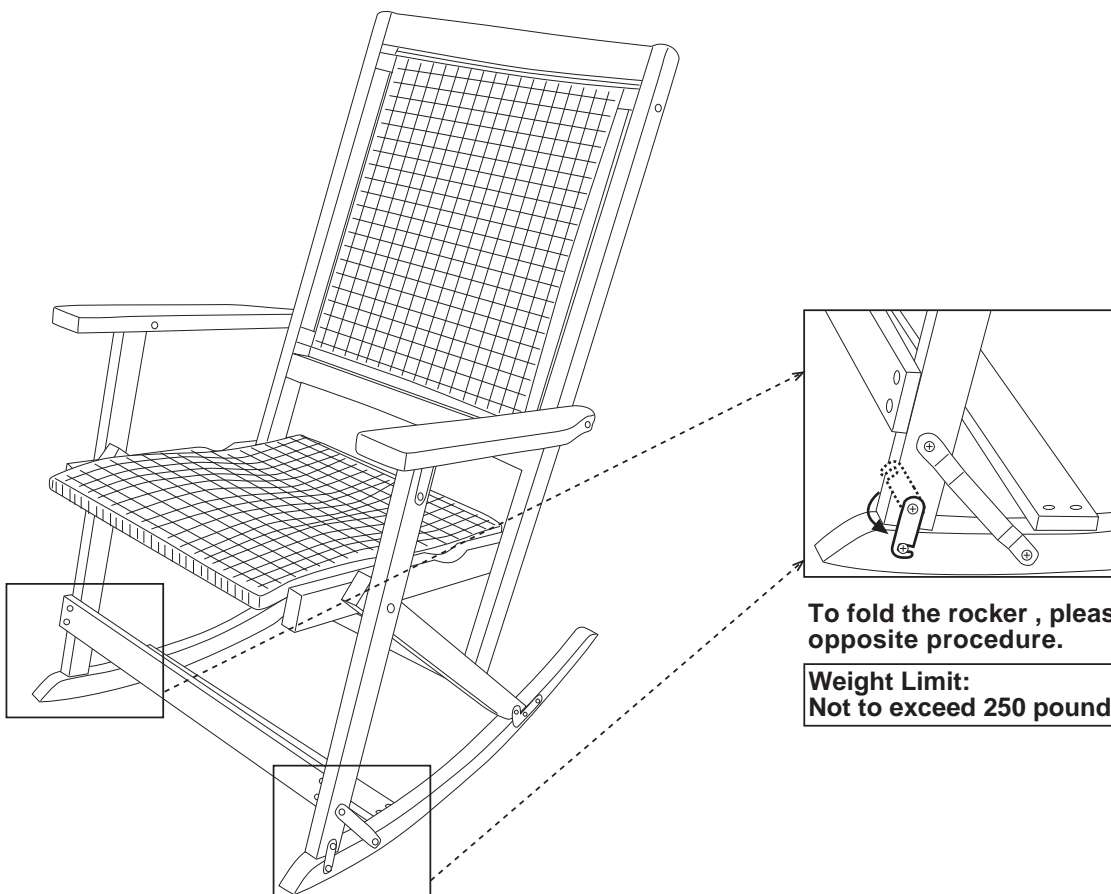

# hayneedle

**ITEM NAME :** Willow Bay Wicker Rocking Chair

**SKU :** CWR101-1,CWR141-1,CWR142-1

Dimensions:  
25"(L) x 28"(W) x 39.5"(H)

**For assistance with assembly, please contact  
Hayneedle Customer Care Center  
1-888-880-4884**

## STEP-BY-STEP ASSEMBLY:

**STEP 1** To unfold the rocker, properly position the rocker upright, then push the back and the arm of the rocker with mild force.

**STEP 2** After unfolding the rocker, please rotate the safe lock anticlockwise to lock tightly.

To fold the rocker , please repeat the opposite procedure.

**Weight Limit:  
Not to exceed 250 pounds**

**For assistance with assembly, please contact customer service  
1-888-880-4884**