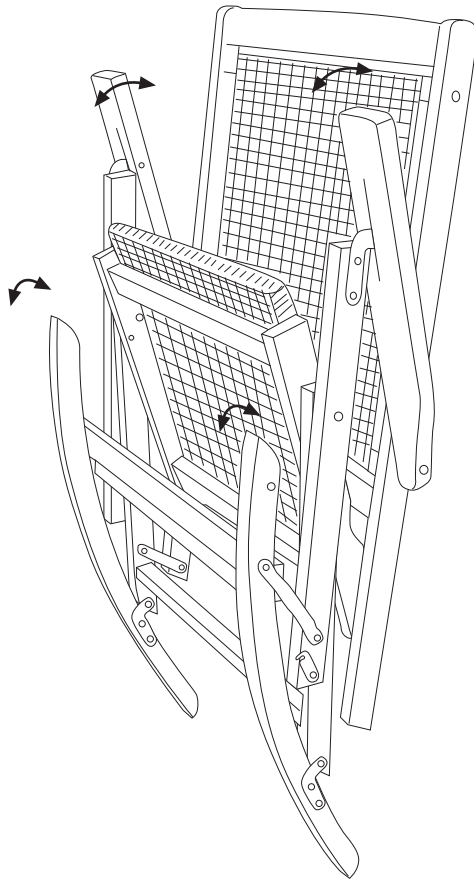

# hayneedle

**ITEM NAME :** Willow Bay Wicker Rocking Chair

**SKU :** CWR101-1,CWR141-1,CWR142-1

Dimensions:  
25"(L) x 28"(W) x 39.5"(H)

**For assistance with assembly, please contact  
Hayneedle Customer Care Center  
1-888-880-4884**

## STEP-BY-STEP ASSEMBLY:

**STEP 1** To unfold the rocker, properly position the rocker upright, then push the back and the arm of the rocker with mild force.

**STEP 2** After unfolding the rocker, please rotate the safe lock anticlockwise to lock tightly.

To fold the rocker , please repeat the opposite procedure.

**Weight Limit:  
Not to exceed 250 pounds**

**For assistance with assembly, please contact customer service  
1-888-880-4884**