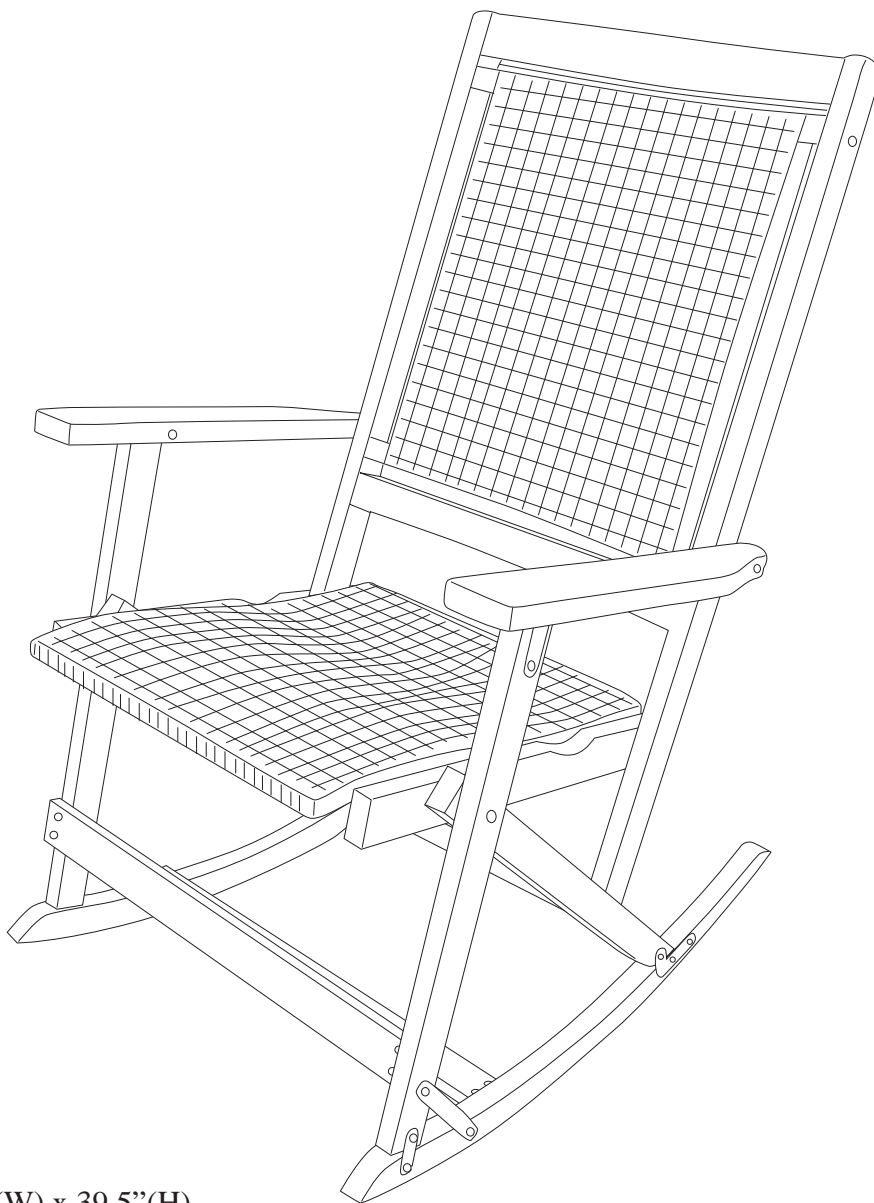

# hayneedle

**ITEM NAME :** Willow Bay Wicker Rocking Chair

**SKU :** CWR101-1,CWR141-1,CWR142-1

Dimensions:  
25"(L) x 28"(W) x 39.5"(H)

**For assistance with assembly, please contact  
Hayneedle Customer Care Center  
1-888-880-4884**

## STEP-BY-STEP ASSEMBLY:

**STEP 1** To unfold the rocker, properly position the rocker upright, then push the back and the arm of the rocker with mild force.

**STEP 2** After unfolding the rocker, please rotate the safe lock anticlockwise to lock tightly.

To fold the rocker , please repeat the opposite procedure.

**Weight Limit:  
Not to exceed 250 pounds**

**For assistance with assembly, please contact customer service  
1-888-880-4884**