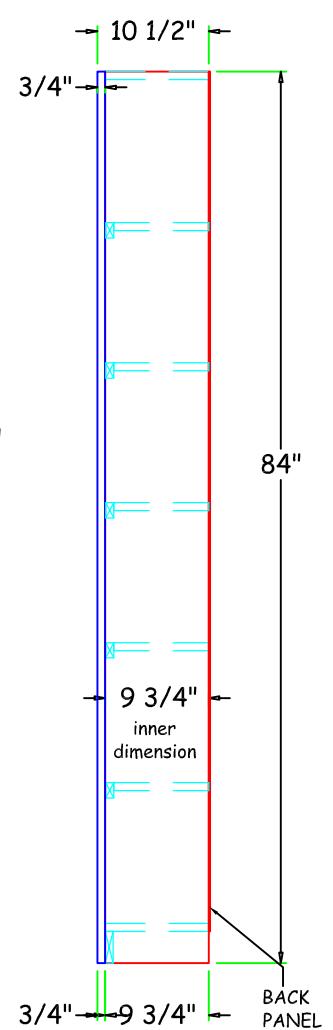

MODELO	MI7284	PLYCRAFT INDUSTRIES inc.		WORK ORDER	04101848
# PARTE	MI7284	DESCRIPCION	BOOKCASE	MATERIAL	MAPLE PB-CORE 1-1
MEDIDA RUSTICA	72 5/8" w x 10 1/2" w x 84" h	MEDIDA FINAL	72 5/8" w x 10 1/2" w x 84" h	FECHA	ABRIL 02, 2018
				TOTAL PIEZAS	-
				PIEZAS	1

< PLAN VIEW >

< FRONT VIEW >

< SIDE VIEW >