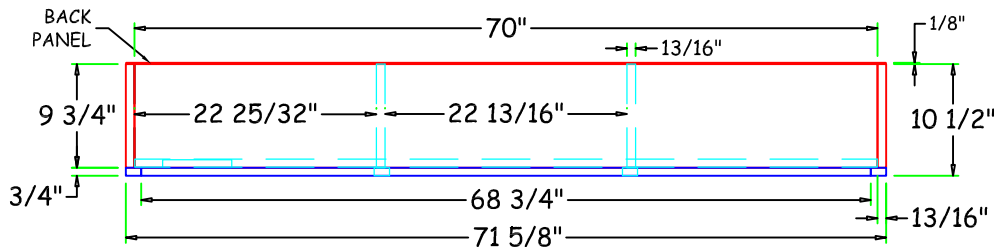

MODELO	MI7284	PLYCRAFT INDUSTRIES inc.		WORK ORDER	04101848
# PARTE	MI7284	DESCRIPCION	BOOKCASE	MATERIAL	MAPLE PB-CORE 1-1
MEDIDA RUSTICA	72 5/8" w x 10 1/2" w x 84" h	MEDIDA FINAL	72 5/8" w x 10 1/2" w x 84" h	FECHA	ABRIL 02, 2018
				TOTAL PIEZAS	-
				PIEZAS	1

< PLAN VIEW >

< FRONT VIEW >

< SIDE VIEW >