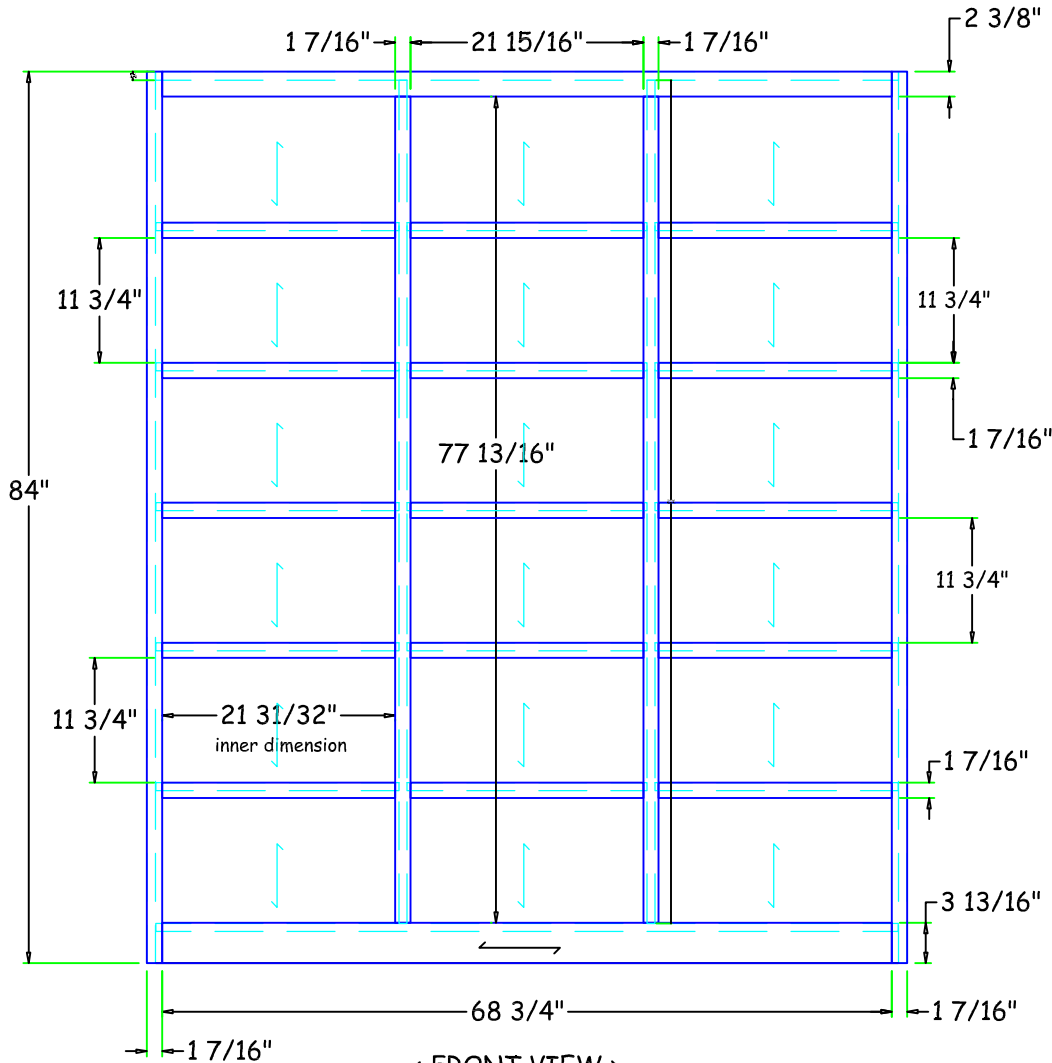

MODELO	MI7284	PLYCRAFT INDUSTRIES inc.		WORK ORDER	04101848
# PARTE	MI7284	DESCRIPCION	BOOKCASE	MATERIAL	MAPLE PB-CORE 1-1
MEDIDA RUSTICA	72 5/8" w x 10 1/2" w x 84" h	MEDIDA FINAL	72 5/8" w x 10 1/2" w x 84" h	FECHA	ABRIL 02, 2018
				TOTAL PIEZAS	-
				PIEZAS	1

< PLAN VIEW >

< FRONT VIEW >

< SIDE VIEW >