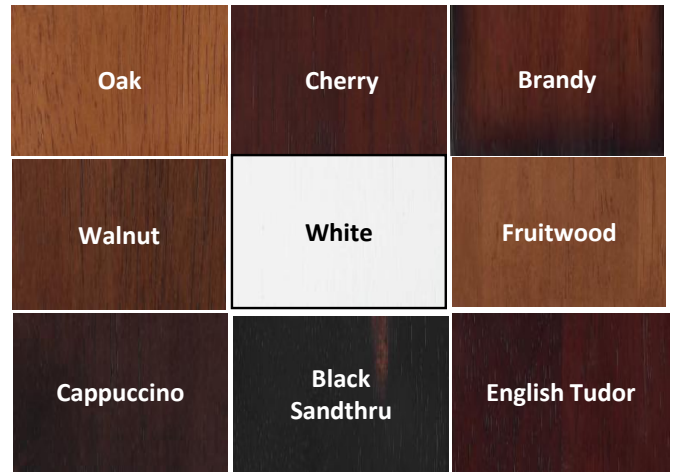

FLORENCE PUB TABLE

Product Information

Item Description:	42" Florence Pub Table
Color Finish:	Oak, Cherry, Brandy, White, Black, Walnut, Fruitwood, Capp, English Tudor.
Construction:	Ready to Assemble (RTA)
Packaging:	ISTA standardized 3A packing
Case Pack:	1 piece per 2 cartons

Item Numbers:

Oak:	71142	Fruitwood:	71642
Cherry:	71242	Cappuccino:	71742
Brandy:	71342	Black Sandthru:	71842
Walnut:	71542	English Tudor:	71942
White:	71442		

Product Dimensions & Weight:

H	W	D	N.W.
42.00"	30.00"	30.00"	42.0 lbs

Pricing

PRICE:	Retail	\$ 126.00
FOB:	Mundelein, IL	

Product Features

Constructed with Rubberwood, Birchwood veneer, & MDF
Table Top has a 30.0" Diameter
42" Overall Height
Carved pedestal and apron
Claw and ball feet
Sunburst table top design
CARB P2 Compliant
Available in nine different color finishes domestically
Custom color finishes available for direct import & cross-dock
Pairs nicely with our 29" barstools