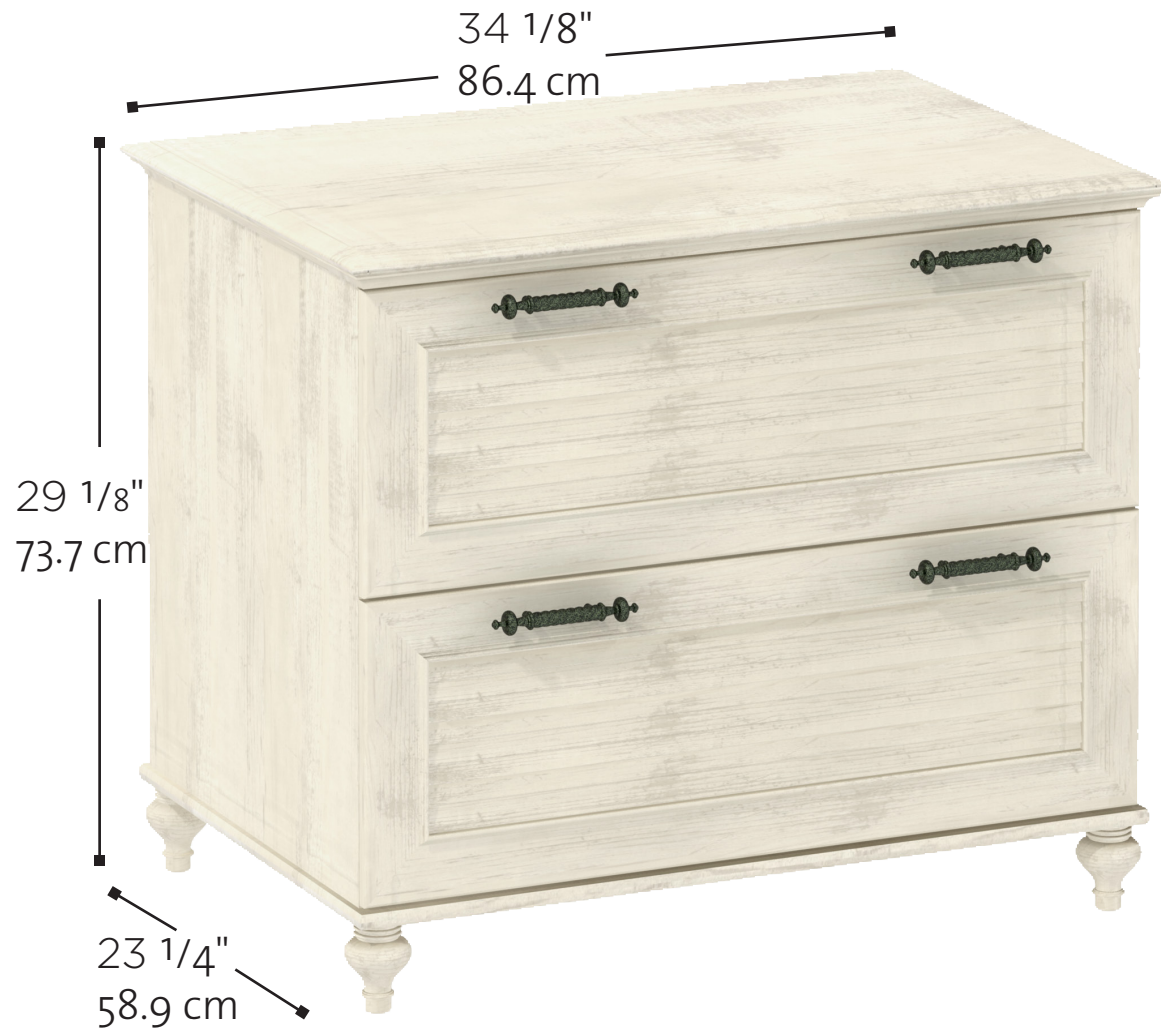

# VOLCANO DUSK

ALA015DD

Lateral File

Driftwood Dreams Finish

Overall Dimensions:  
34 1/8"W • 23 1/4"D • 29 1/8"H

*kathy ireland*  
OFFICE®

BY *Bush* FURNITURE

# VOLCANO DUSK

ALA015DD

Lateral File

Driftwood Dreams Finish

Flares at the top with rounded edges and corners for safety

Two hanging file drawers with full-extension ball-bearing drawer slides

Constructed of durable, high-quality laminate surfaces with hand-painted edges and details, and antique bronze hardware

Overall Dimensions:  
34 1/8"W • 23 1/4"D • 29 1/8"H