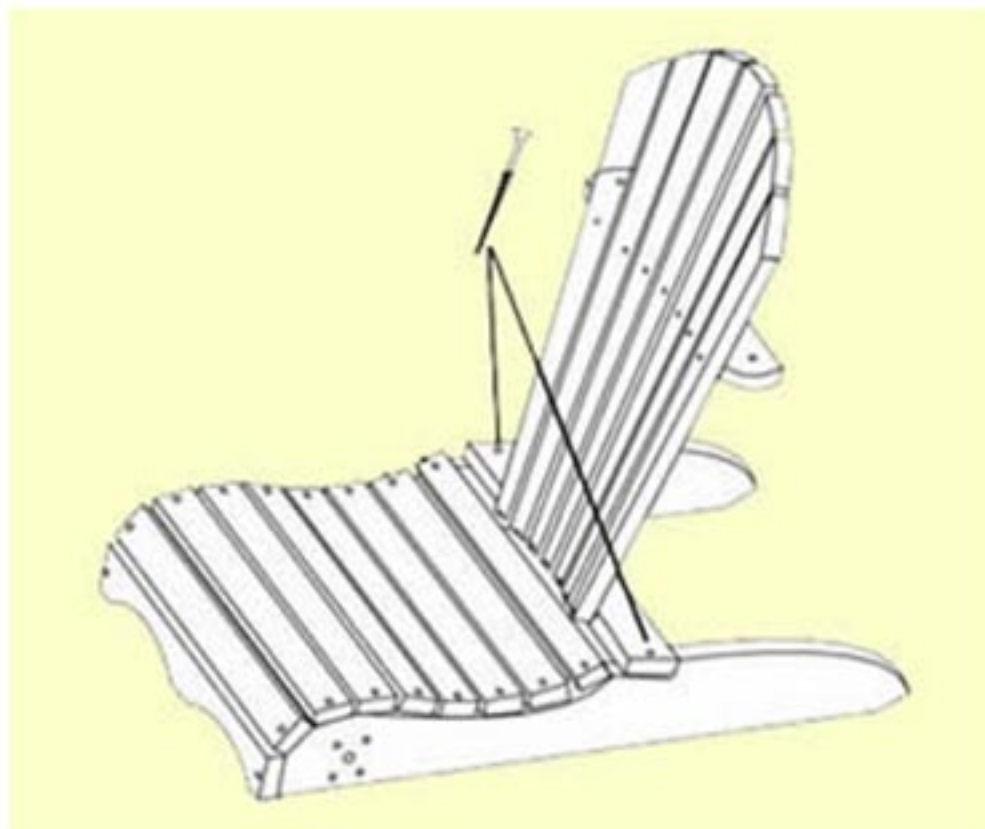

Our unassembled kits include all necessary hardware and the same high quality materials and craftsmanship as the pre-assembled (knock-down) version.

All components have been pre-cut, drilled and sanded. Easy to follow - fully illustrated instruction sheets are included, and in most cases customers will find average assembly time of 15 min. to 1 hour.