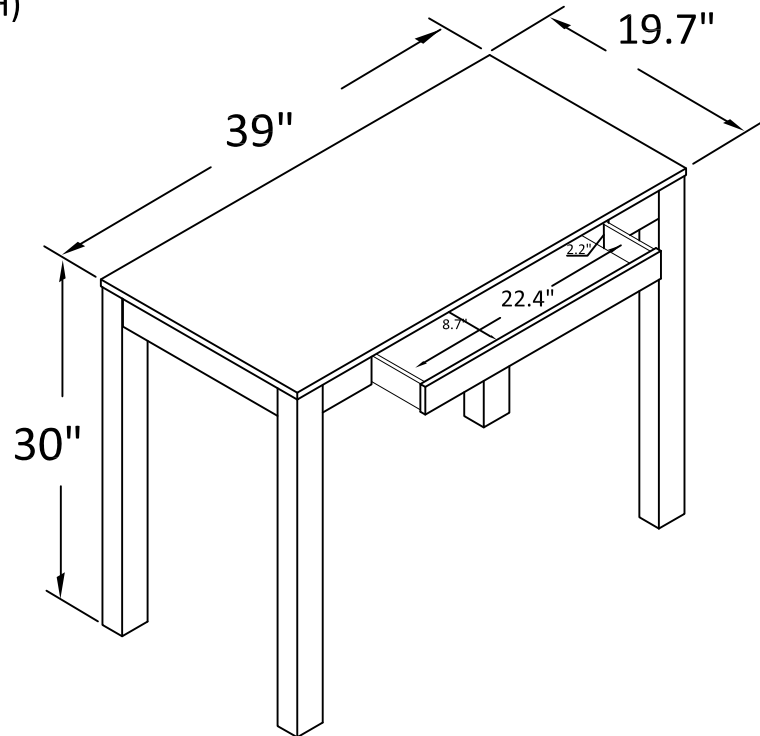

**Parsons desk**  
Model Number:9178696  
Finish: Espresso

OVERALL PRODUCT SIZE(in inches)

Desk: 39" (W)\*19.7"(D)\* 30"(H)

MAXIMUM WEIGHT CAPACITIES