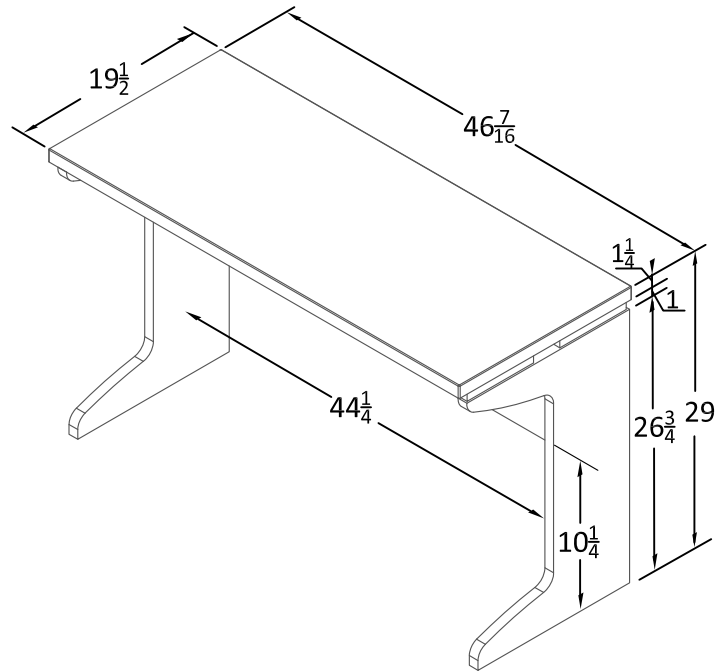

**Bridge Shell**  
Model Number: 9320096  
Finish: Natural and Grey

OVERALL PRODUCT SIZE(in inches)

Desk:  $46\frac{7}{16}$ " (W)\*  $19\frac{1}{2}$ " (D)\* 29"(H)

MAXIMUM WEIGHT CAPACITIES