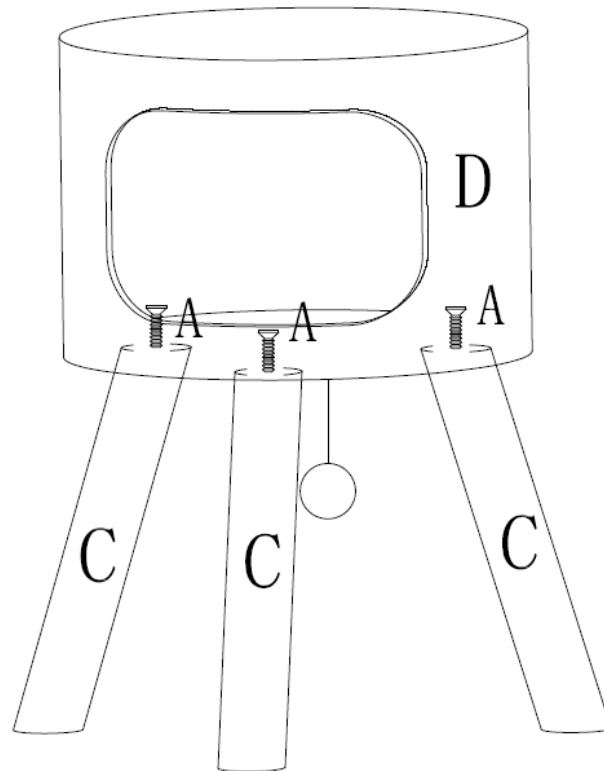

# hayneedle

ITEM NAME: Cat Tree

SKU: ALZ

For assistance with assembly, please contact customer service  
1-888-880-4884

## PRE-ASSEMBLY PREPARATION:

DO NOT LET CHILDREN PLAY IN OR AROUND THE UNIT DUE TO THE POSSIBLE RISK OF FINGER ENTRAPMENT

- Please read through this instruction before beginning assembly.
- Two-adult assembly is recommended.
- Clear out the space for assembly and lay out all parts based on Parts List, extra room will allow you to easily determine if all the pieces are present.
- Save all packing materials until assembly is complete to avoid accidentally discarding smaller parts or hardware.
- Keep small parts and pieces away from children until fully assembled.
- Please check for any loose screws and tighten them before you use.

## PARTS & HARDWARE LIST

 Screw <b>(A)</b> 8*40mm Qty: 3	 Allen Wrench <b>(B)</b> Qty: 1	 Leg <b>(C)</b> Qty:3	 House <b>(D)</b> Qty: 1
--	--	--	--

**STEP-BY-STEP ASSEMBLY:**

- 1 Secure legs ( C ) to house ( D ) with screws ( A ) as shown in image.